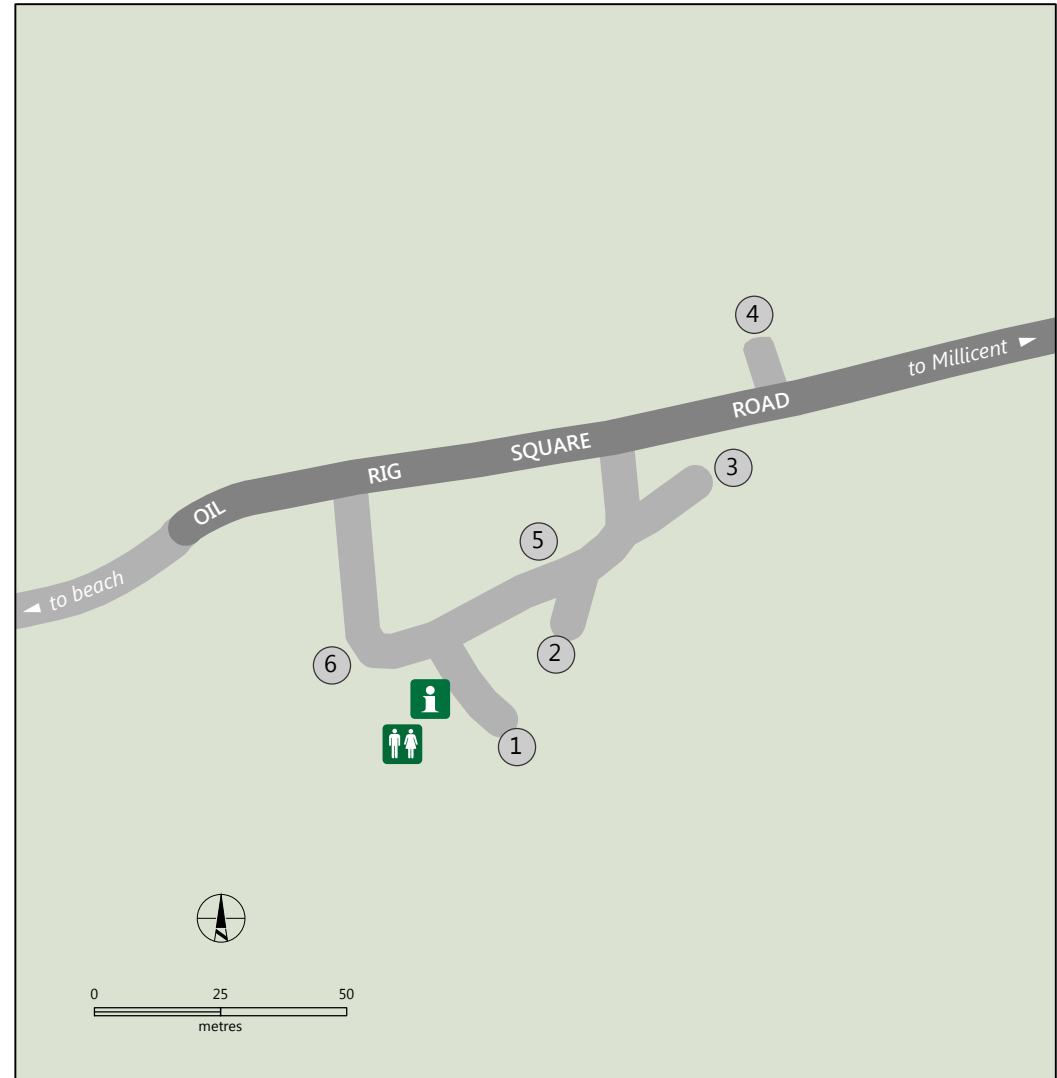

Canunda National Park

Government of South Australia

National Parks South Australia

Geltwood campground

DEW does not guarantee that this map is error free. Use of the map is at the user's sole risk and the information contained on the map may be subject to change without notice. Cartography by DEW, Mapland - 2019