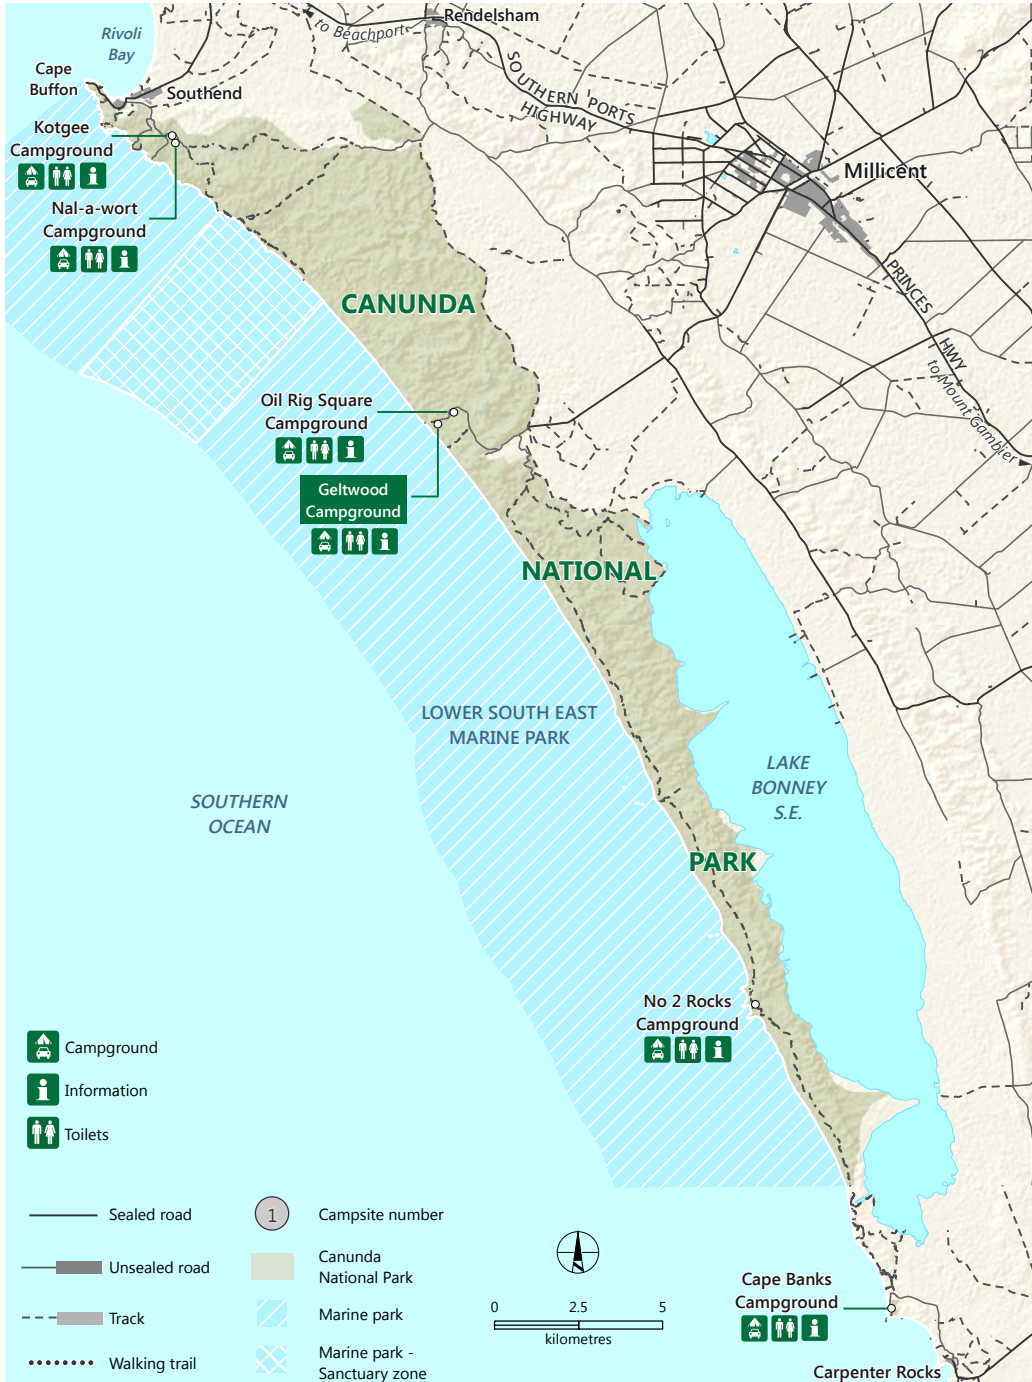

Canunda National Park

Government of South Australia

National Parks South Australia

Geltwood campground

DEW does not guarantee that this map is error free. Use of the map is at the user's sole risk and the information contained on the map may be subject to change without notice. Cartography by DEW, Mapland - 2019