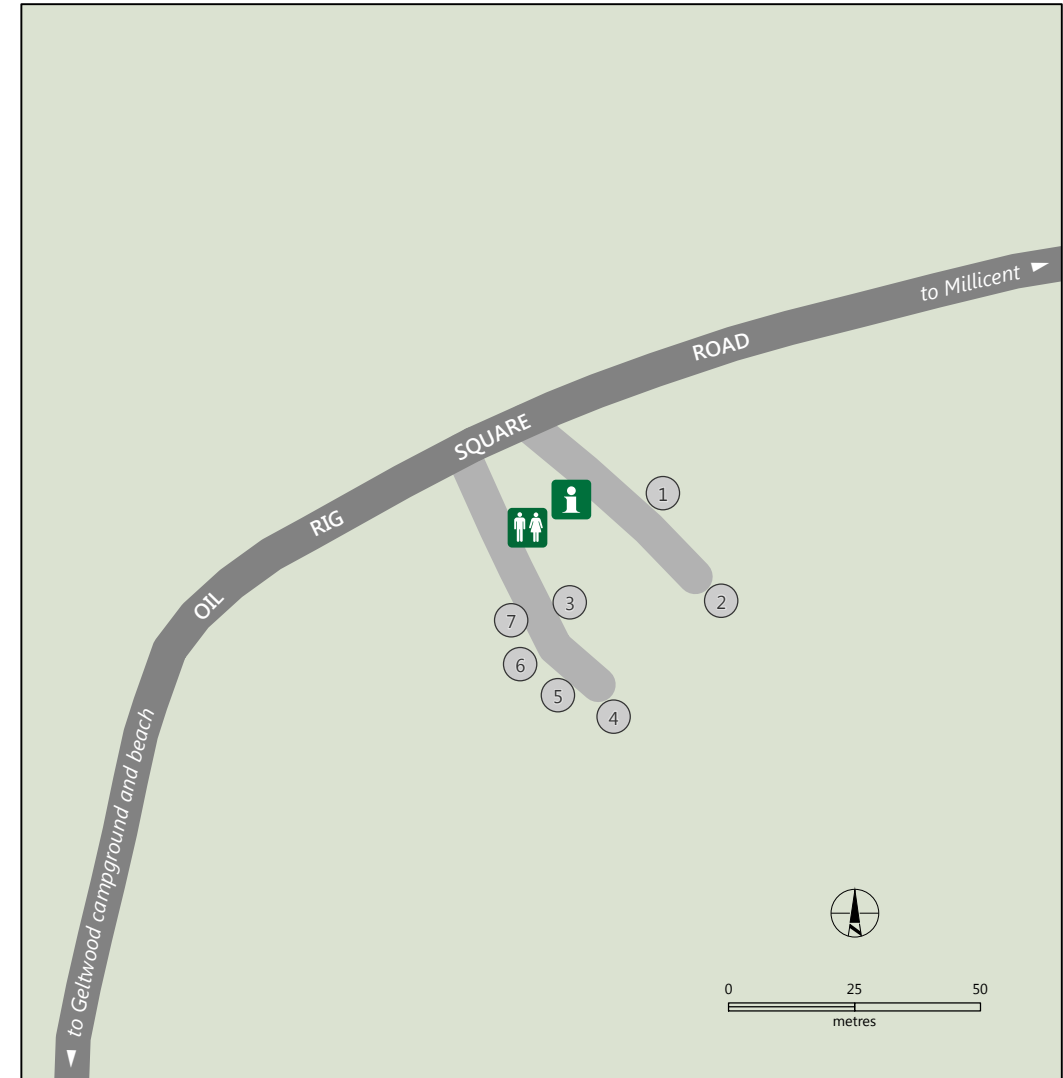

Canunda National Park

Government of South Australia

National Parks South Australia

Oil Rig Square campground

DEW does not guarantee that this map is error free. Use of the map is at the user's sole risk and the information contained on the map may be subject to change without notice. Cartography by DEW, Mapland - 2019