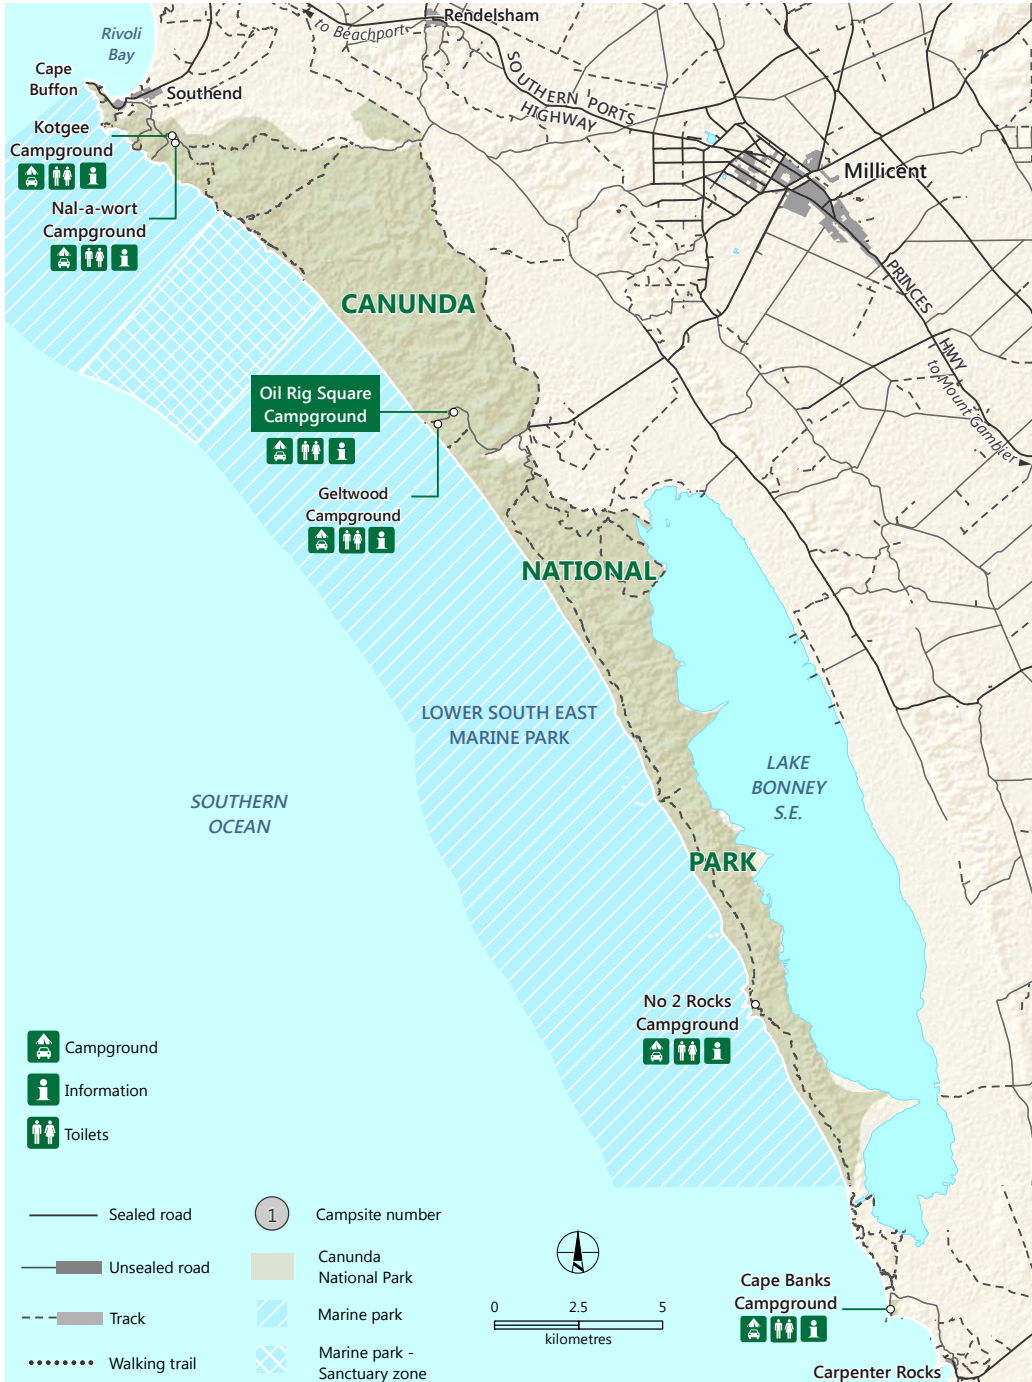

Canunda National Park

Government of South Australia

National Parks South Australia

Oil Rig Square campground

DEW does not guarantee that this map is error free. Use of the map is at the user's sole risk and the information contained on the map may be subject to change without notice. Cartography by DEW, Mapland - 2019