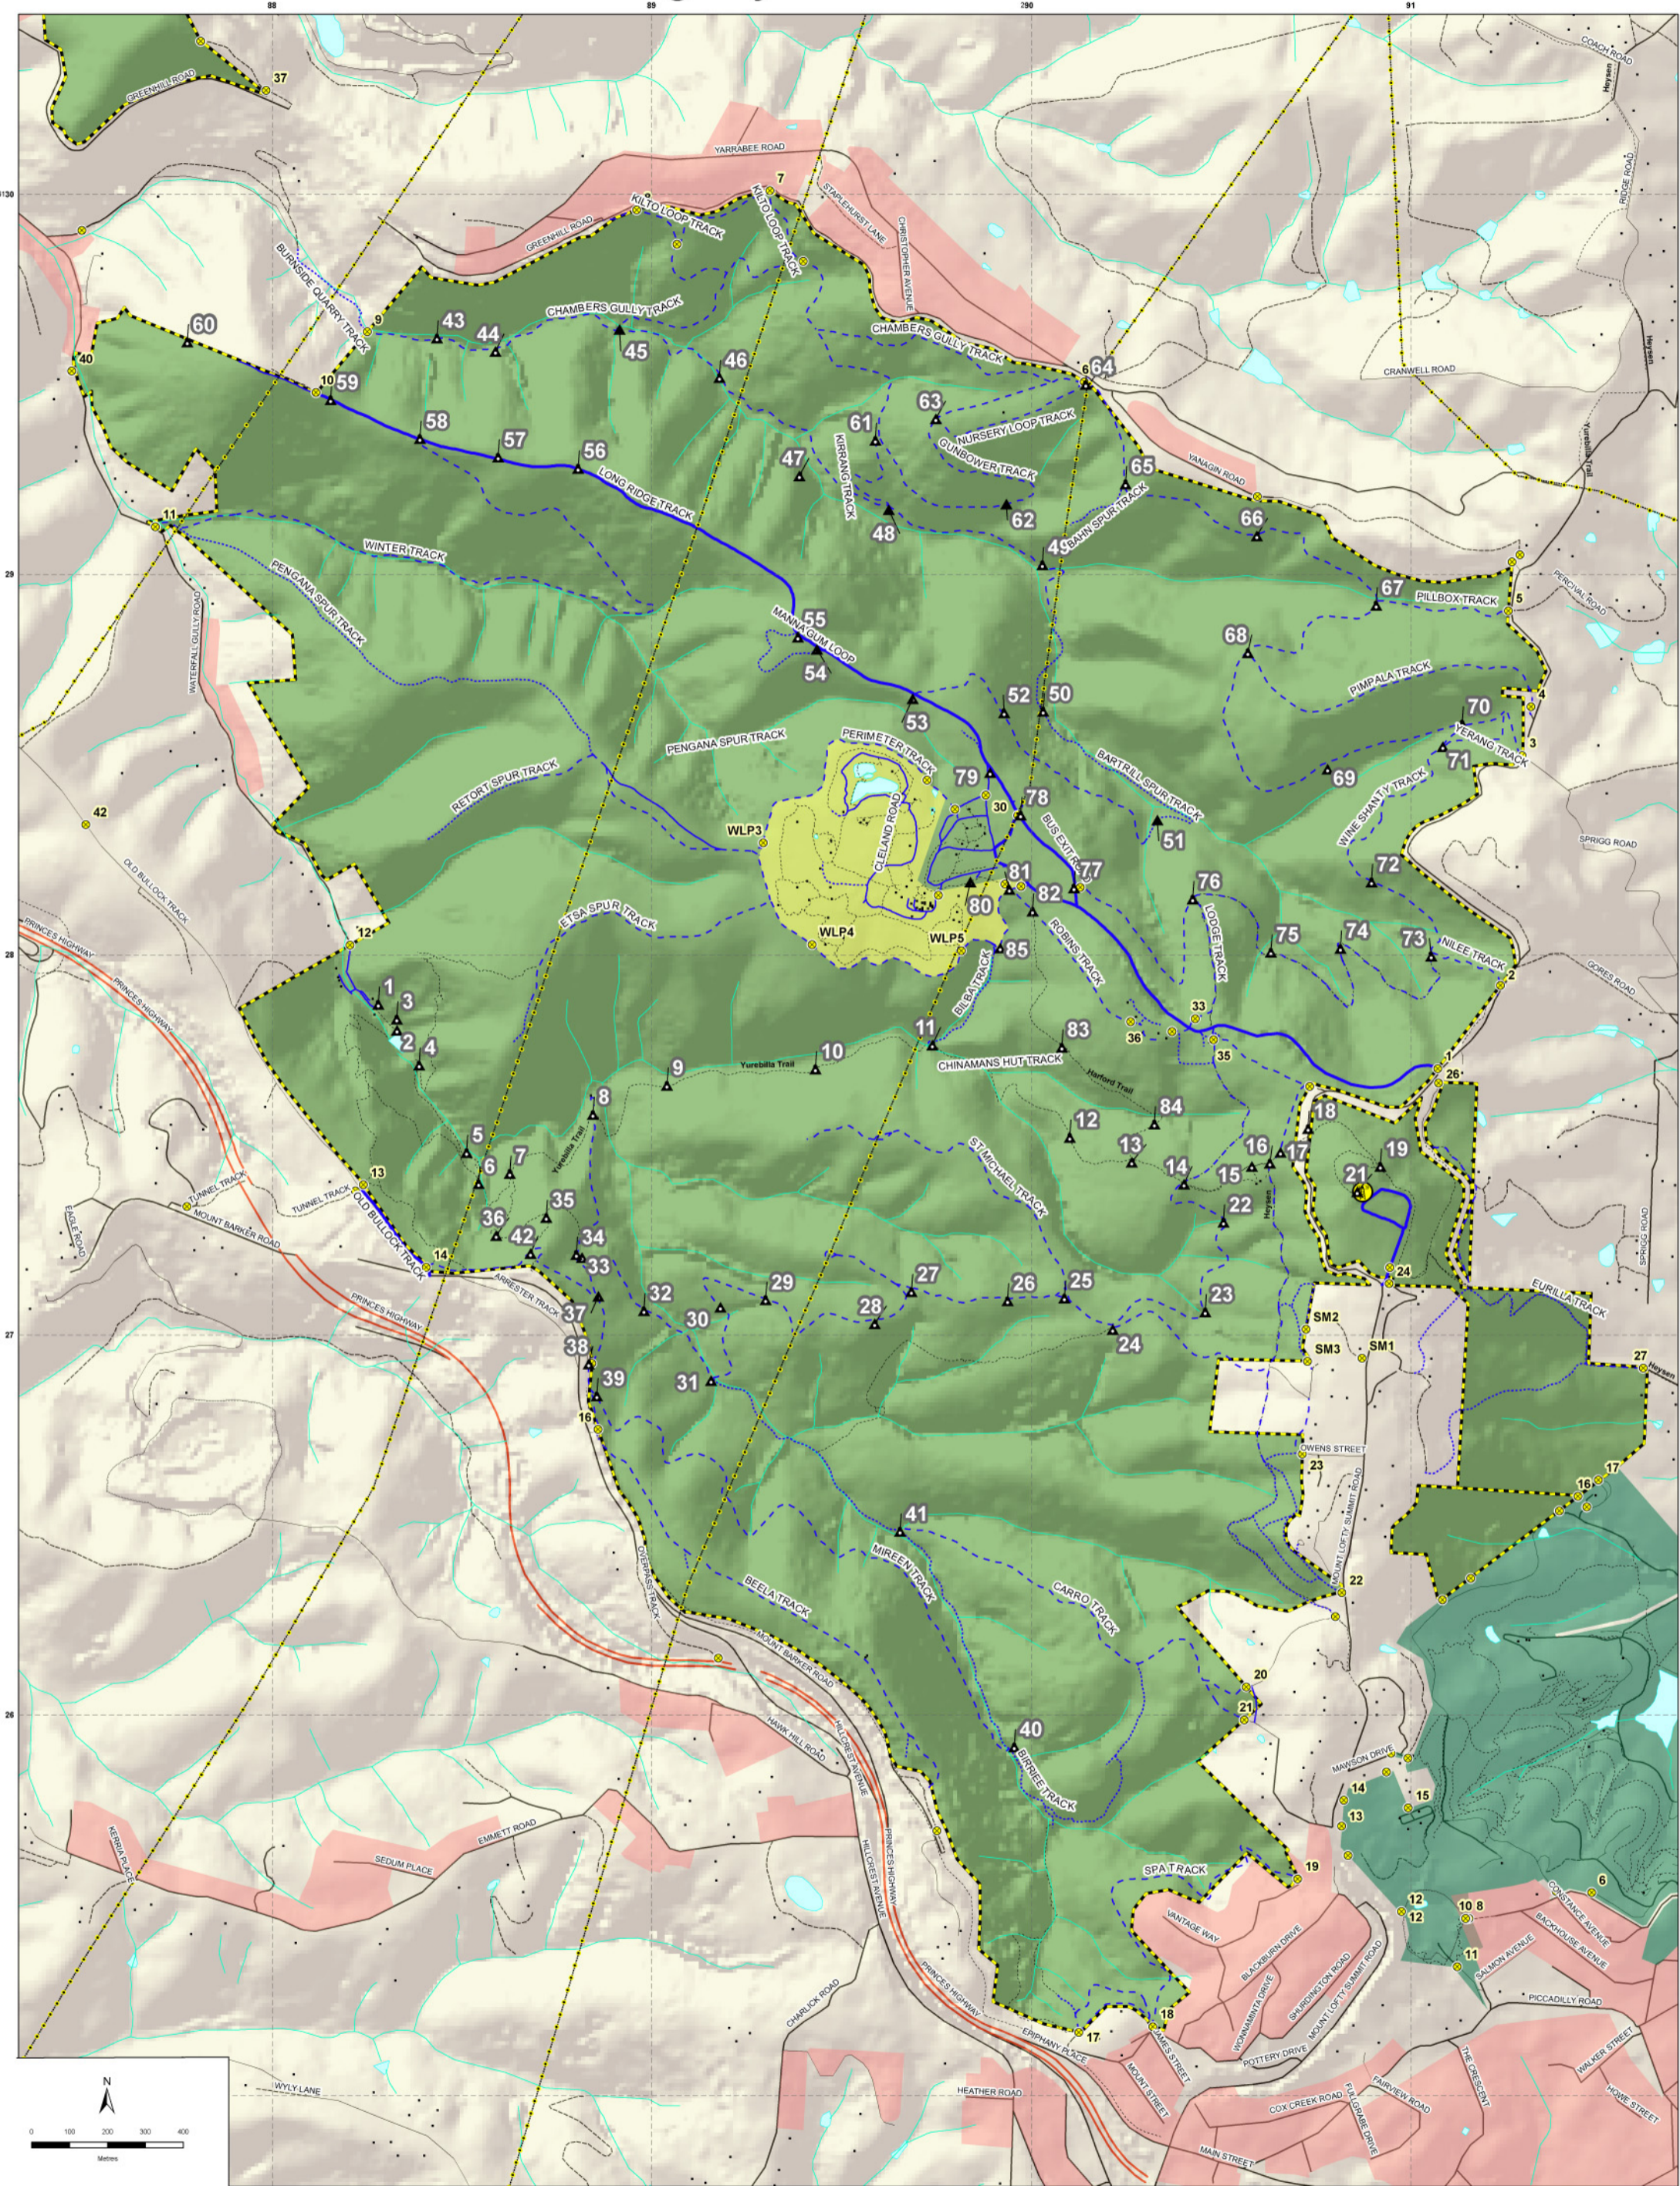

Cleland Conservation Park - Emergency Marker Locations

- | | | |
|-----------------------------|----------------------------------|------------------------------------|
| ▲ Emergency Marker | Roads (Fire Access Class) | ■ DEH Reserves |
| ⚡ Power Lines (above 110kV) | — Major Fire Track | ■ Dam, Reservoir, Lake - Perennial |
| Ⓜ SA-GRN Towers | — Standard Fire Track | ■ 50K - Quarries |
| ⦿ Gates | — Minor Fire Track | ■ Built Up Area |
| • Building | — Service Track | ■ Mt Lofty Botanic Gardens |
| | — Walking Trail | |