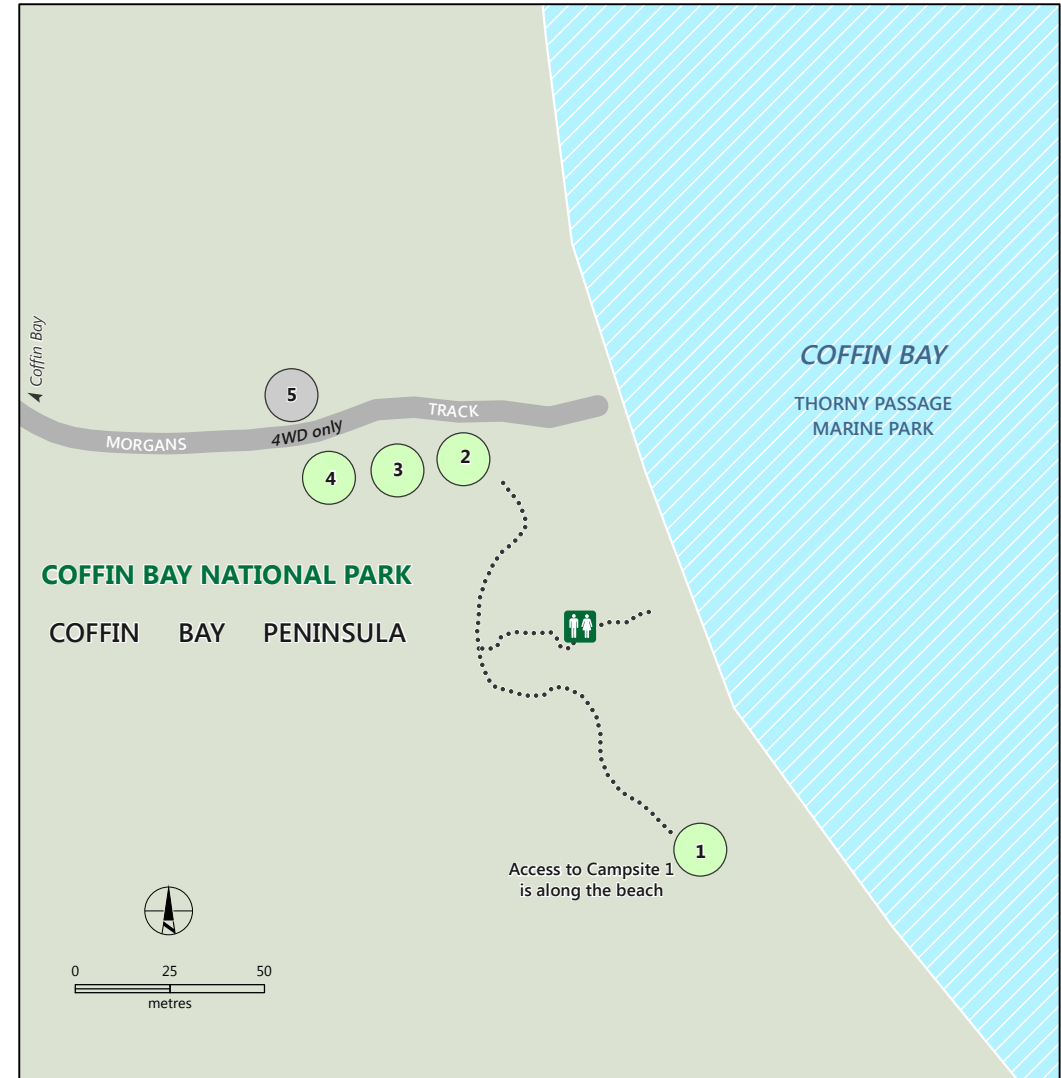

Coffin Bay National Park

Government of South Australia

National Parks South Australia

- Campground
- Toilets
- Information
- Lookout
- Fishing
- Sheltered picnic area
- Parking
- NPWSA boundary

- Sealed road
- Unsealed road
- Track
- Walking trail
- Coffin Bay National Park
- Marine park
- Marine park - Sanctuary zone
- Camp site number - suitable for tents
- Camp site number - suitable for camper trailers

Morgans Landing Campground

parks.sa.gov.au

DEWNR does not guarantee that this map is error free. Use of the map is at the user's sole risk and the information contained on the map may be subject to change without notice. Cartography by DEWNR, Mapland - 2017

Use this map on your mobile: search Avenza PDF Maps

For more information contact:
 Natural Resources Centre Port Lincoln
 T: 08 8688 3111
www.naturalresources.sa.gov.au
[/eyrepeninsula](http://eyrepeninsula)