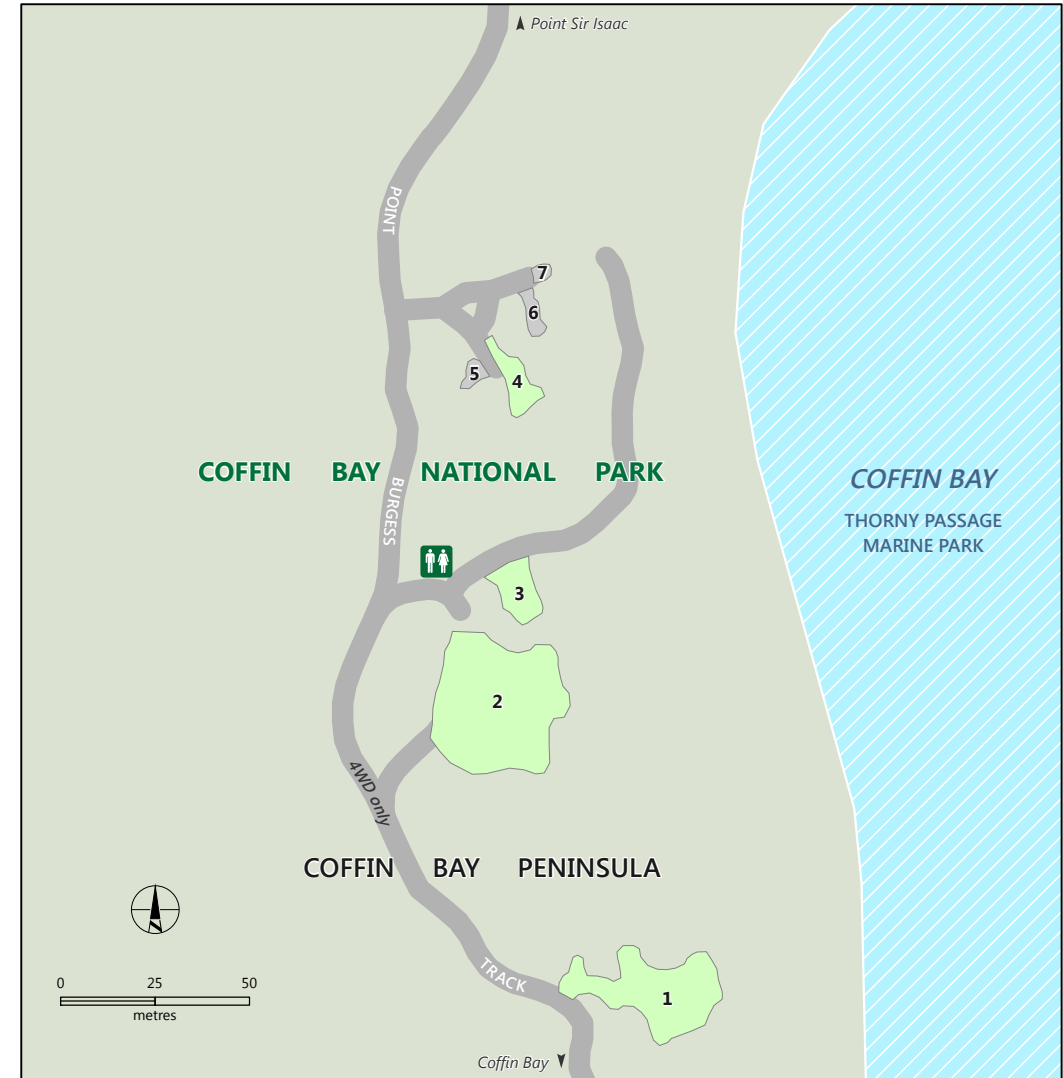

The Pool Campground

parks.sa.gov.au

DEWNR does not guarantee that this map is error free. Use of the map is at the user's sole risk and the information contained on the map may be subject to change without notice. Cartography by DEWNR, Mapland - 2017

Use this map on your mobile: search Avenza PDF Maps

For more information contact:
Natural Resources Centre Port Lincoln
T: 08 8688 3111
www.naturalresources.sa.gov.au
[/eyrepeninsula](http://eyrepeninsula)