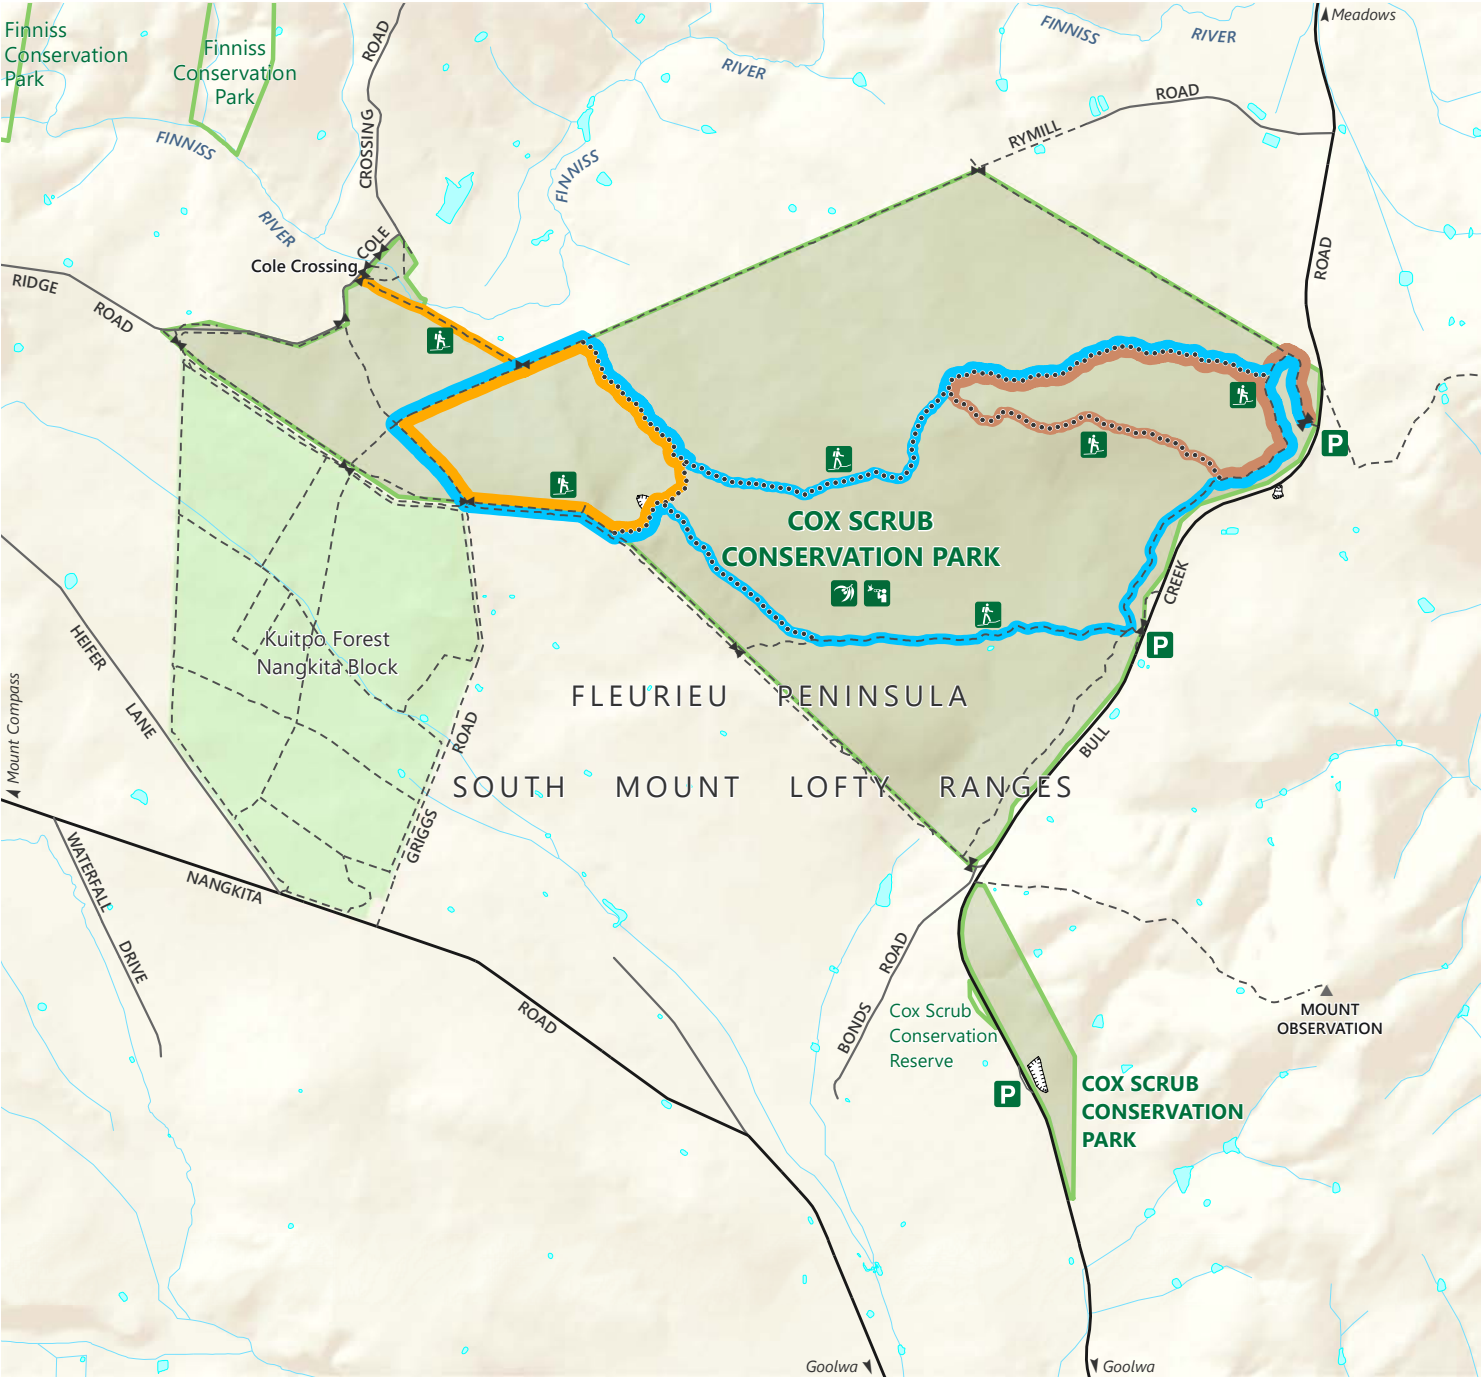

Cox Scrub Conservation Park

- Sealed road
- Unsealed road
- Track
- Walking trail
- Quarry
- Gate
- Parking
- Wildflowers
- Cox Scrub Conservation Park
- Forest reserve
- Park boundary
- Emu Wren Hike
- Stringybark Hike
- Quarry Hike
- Hike
- Birdwatching

DEW does not guarantee that this map is error free. Use of the map is at the user's sole risk and the information contained on the map may be subject to change without notice. Cartography by DEW, Mapland - 2020