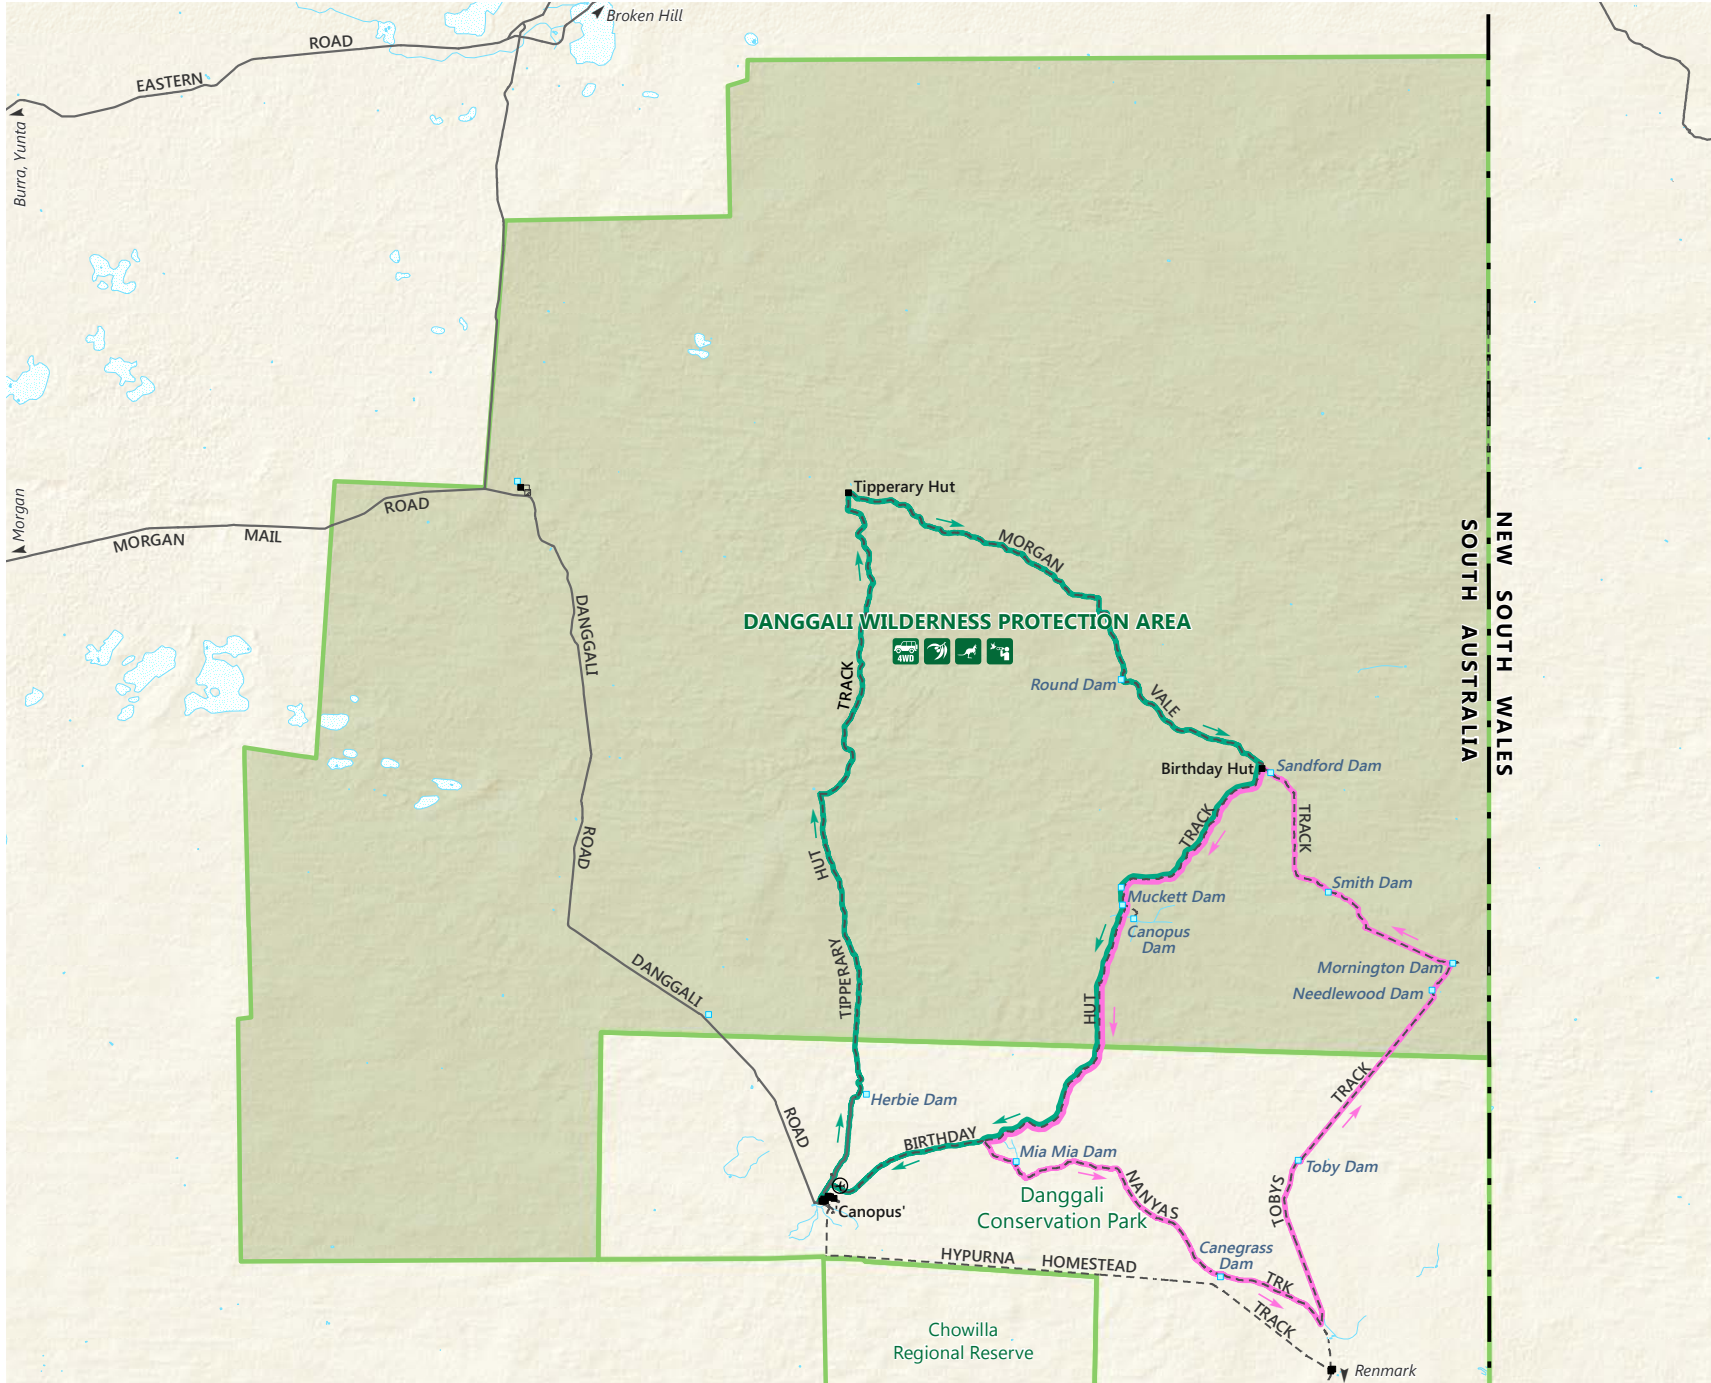

Danggali Wilderness Protection Area

Government of South Australia

National Parks South Australia

- Unsealed road
- Track
- State border
- Danggali Wilderness Protection Area
- Park boundary
- Intermittent lake; Dam
- Building; Ruin
- Landing Ground
- 4WD touring
- Native flora
- Wildlife
- Birdwatching
- Nanya Pad Drive
- Tipperary Hut Drive
- Direction of drive

DEWNR does not guarantee that this map is error free. Use of the map is at the user's sole risk and the information contained on the map may be subject to change without notice. Cartography by DEW, Mapland - 2018