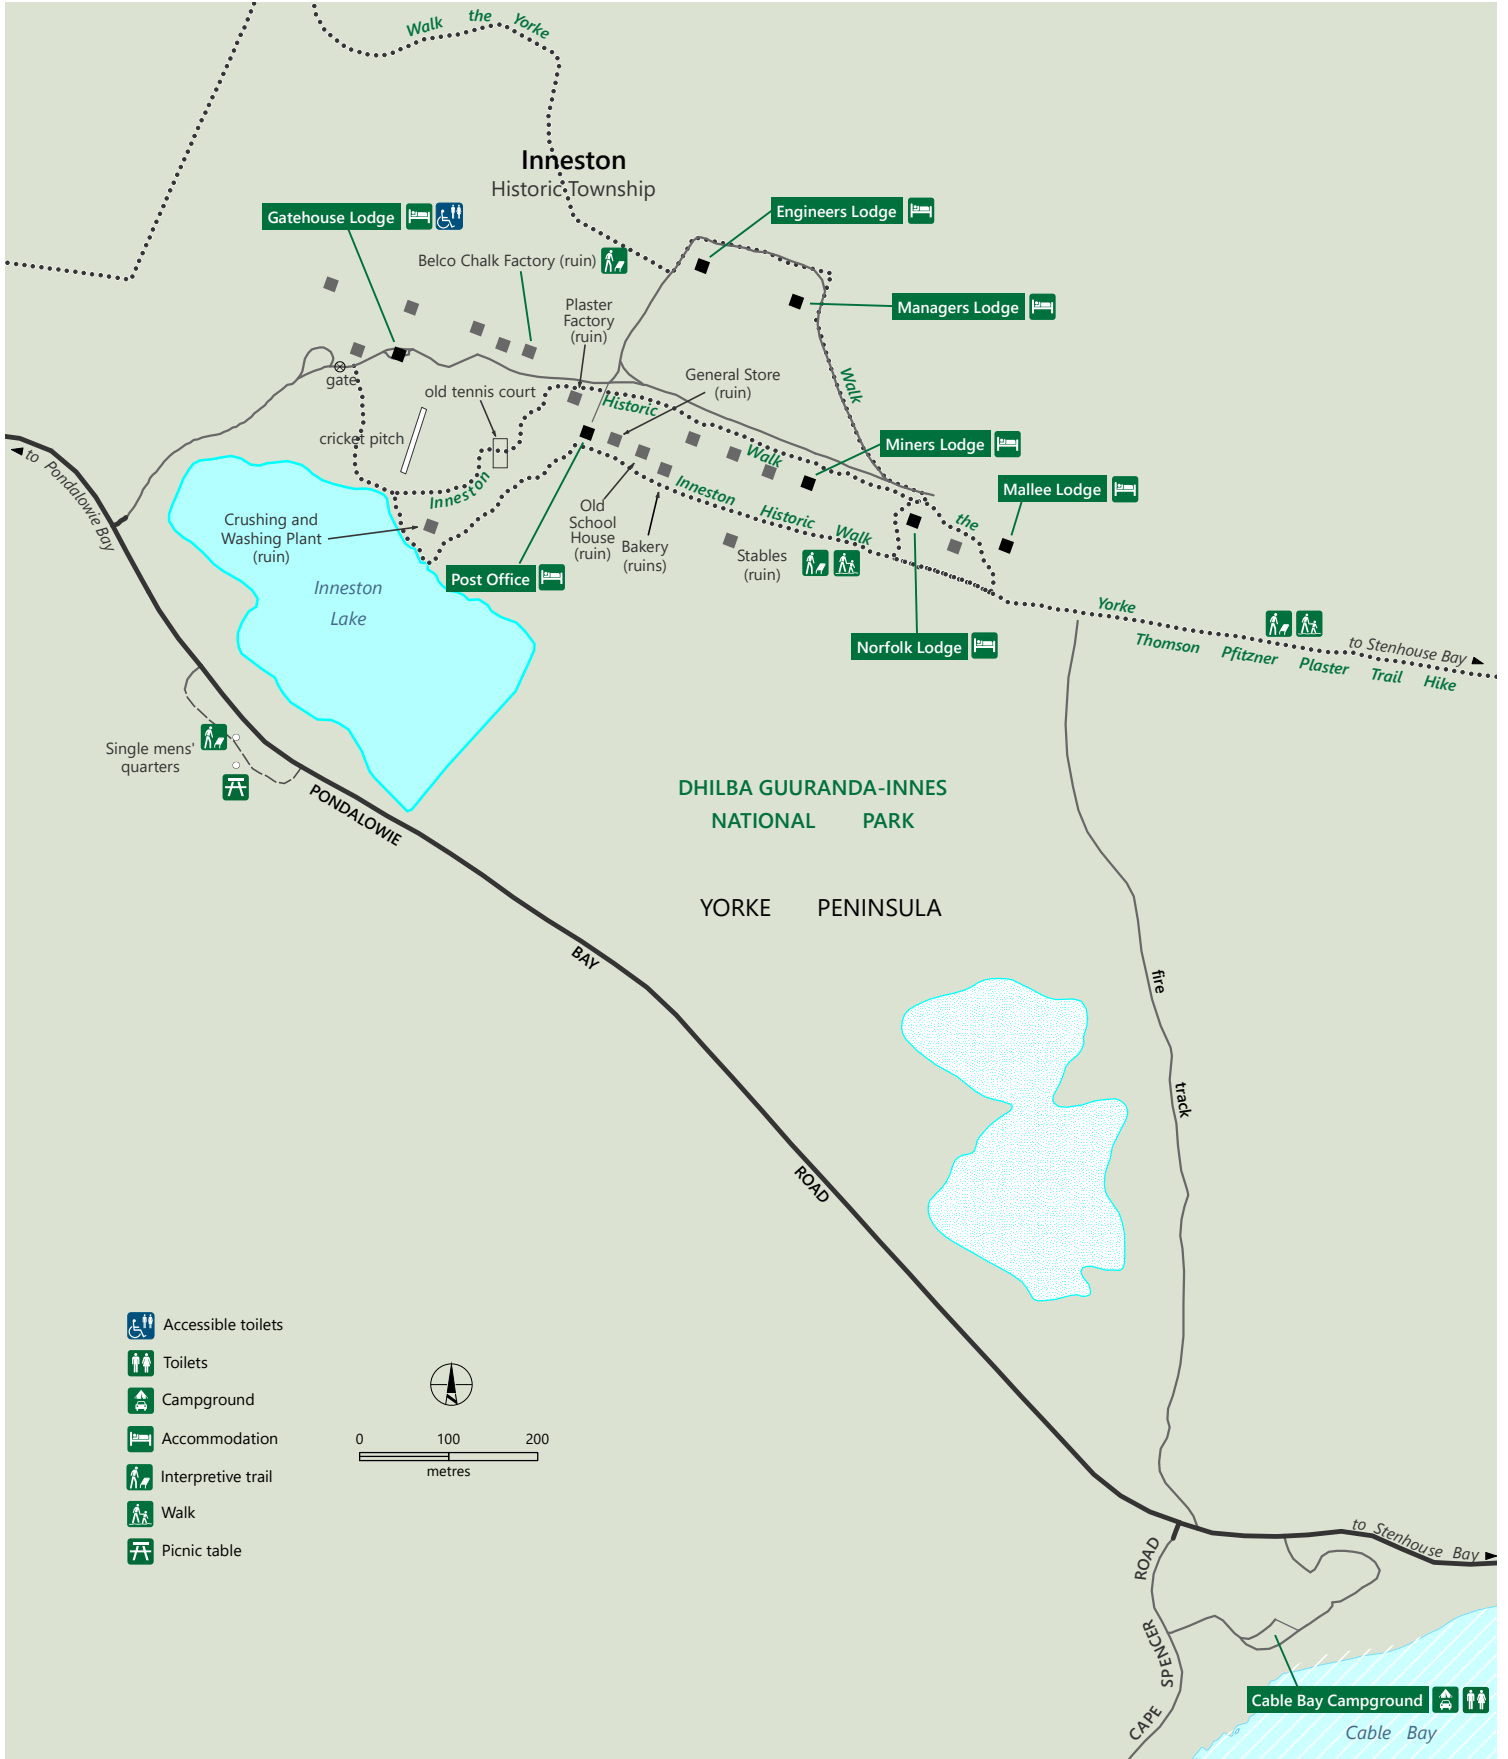

Dhilba Guuranda-Innes National Park

Inneston

- Accessible toilets
- Toilets
- Campground
- Accommodation
- Interpretive trail
- Walk
- Picnic table

- Sealed road
- Unsealed road
- Walking trail
- Waterbody - perennial; Intermittent
- Marine park
- Building; ruin

DEW does not guarantee that this map is error free. Use of the map is at the user's sole risk and the information contained on the map may be subject to change without notice. Cartography by DEW, Mapland - 2021