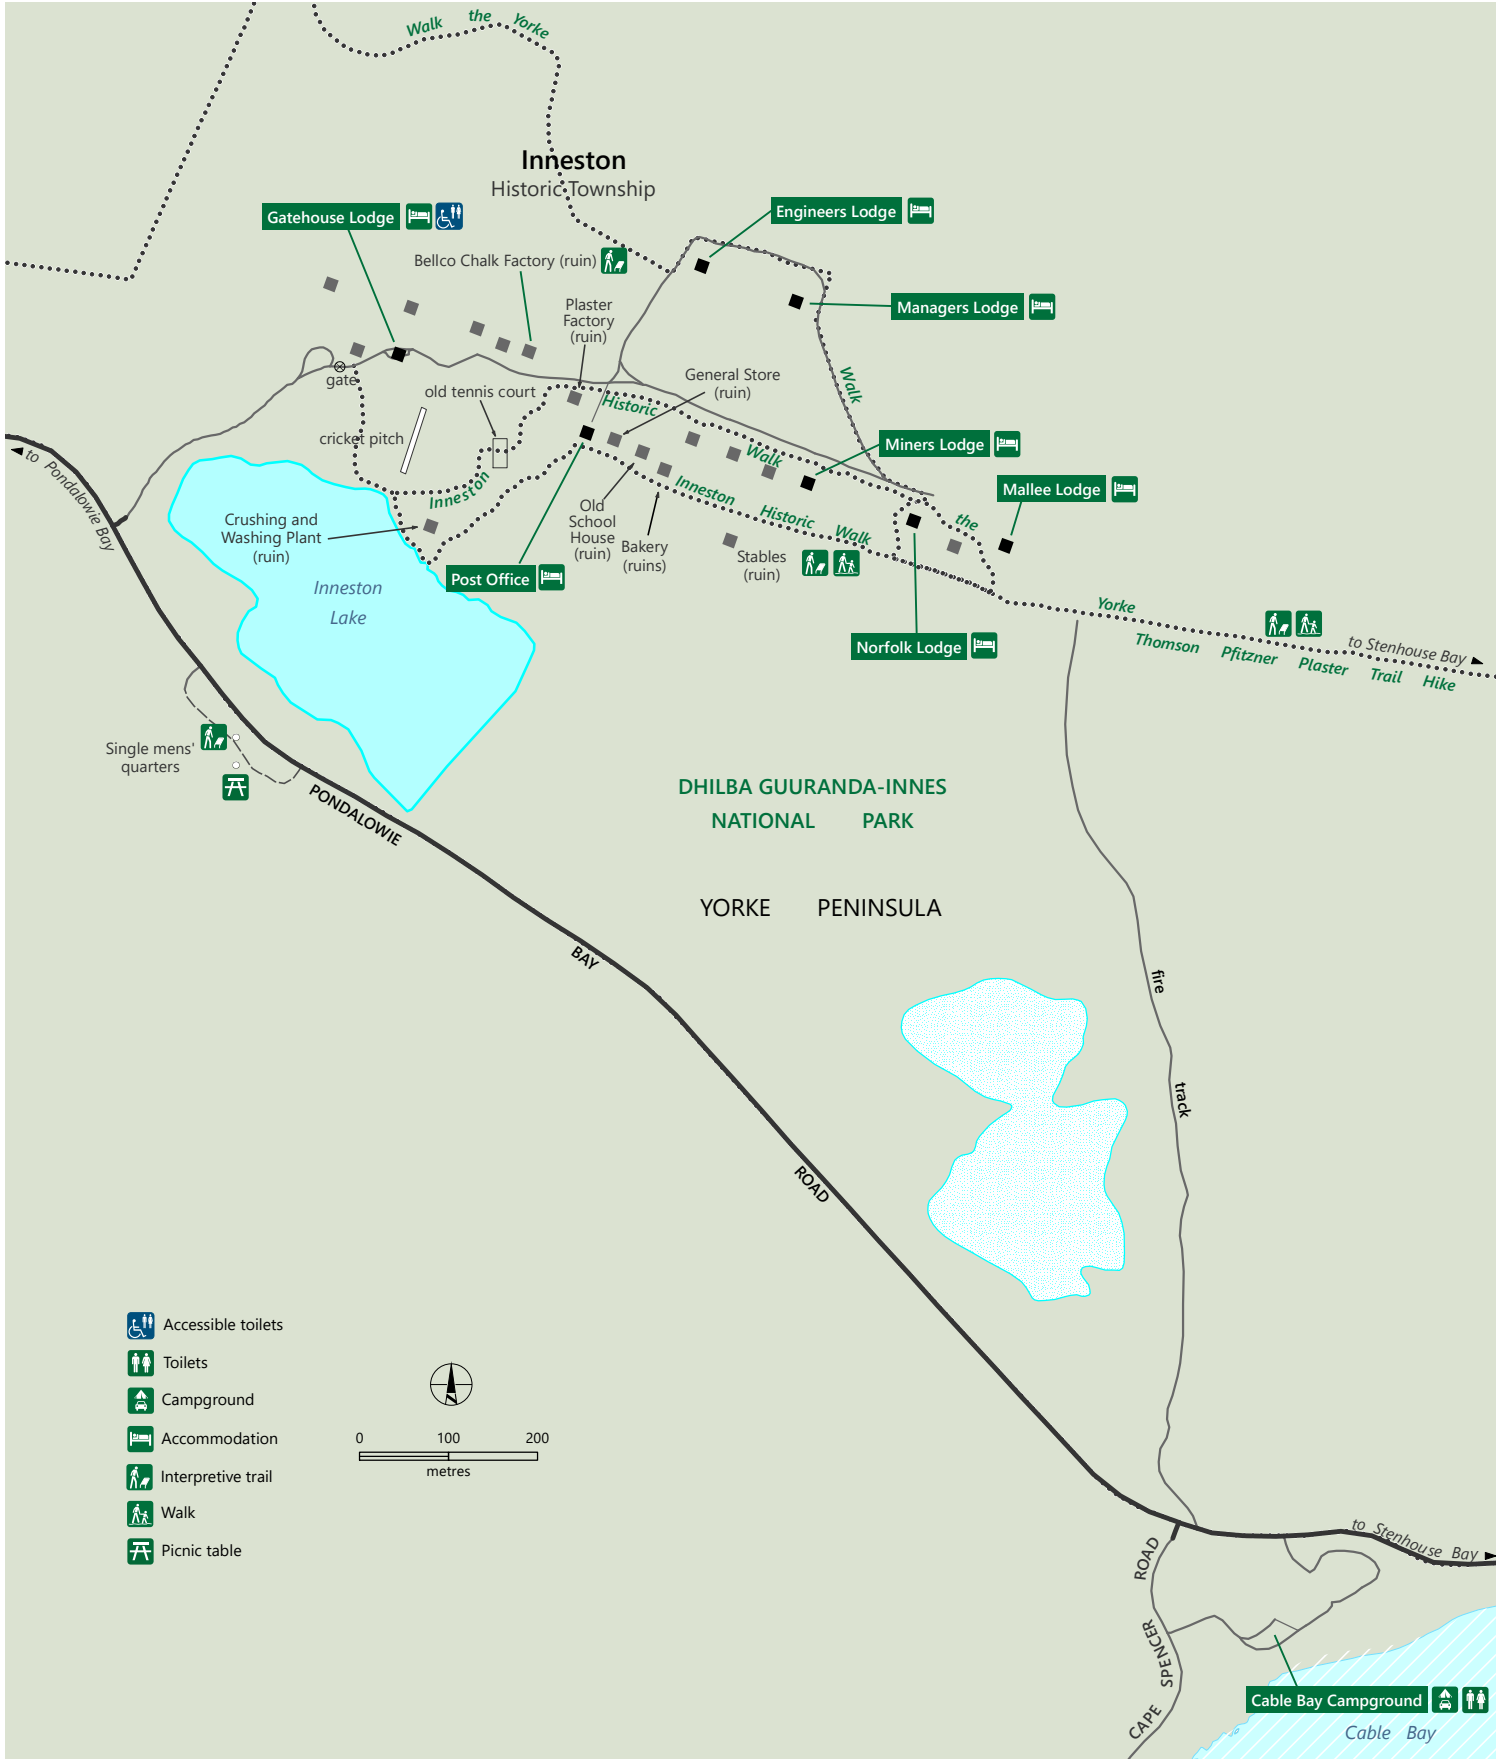

Dhilba Guuranda-Innes National Park

Inneston

- Accessible toilets
- Toilets
- Campground
- Accommodation
- Interpretive trail
- Walk
- Picnic table

- Sealed road
- Unsealed road
- Walking trail
- Waterbody - perennial; Intermittent
- Marine park
- Building; ruin

DEW does not guarantee that this map is error free. Use of the map is at the user's sole risk and the information contained on the map may be subject to change without notice. Cartography by DEW, Mapland - 2021