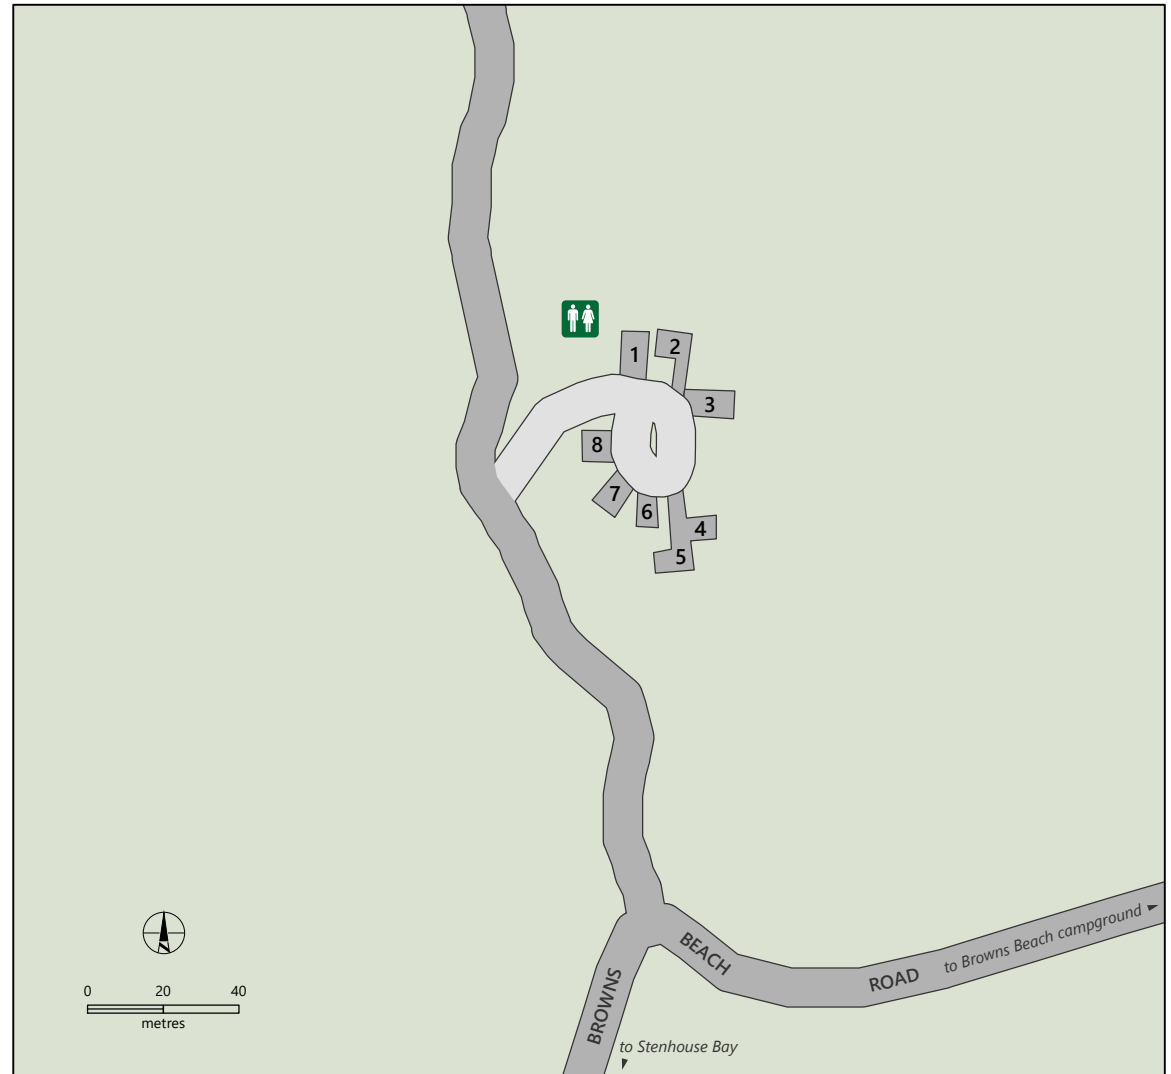

Dhilba Guuranda-Innes National Park

Shell Beach campground

- | | | | | |
|---------------|--------------------------------------|--------------------|-------------------|-------------|
| Sealed road | Dhillba Guuranda-Innes National Park | Toilets | Barbecue facility | Lookout |
| Unsealed road | Marine park | Accessible toilets | Caravan site | Telephone |
| Track | Marine park - Sanctuary zone | Campground | Parking | Information |
| | Campsite and number | | | |