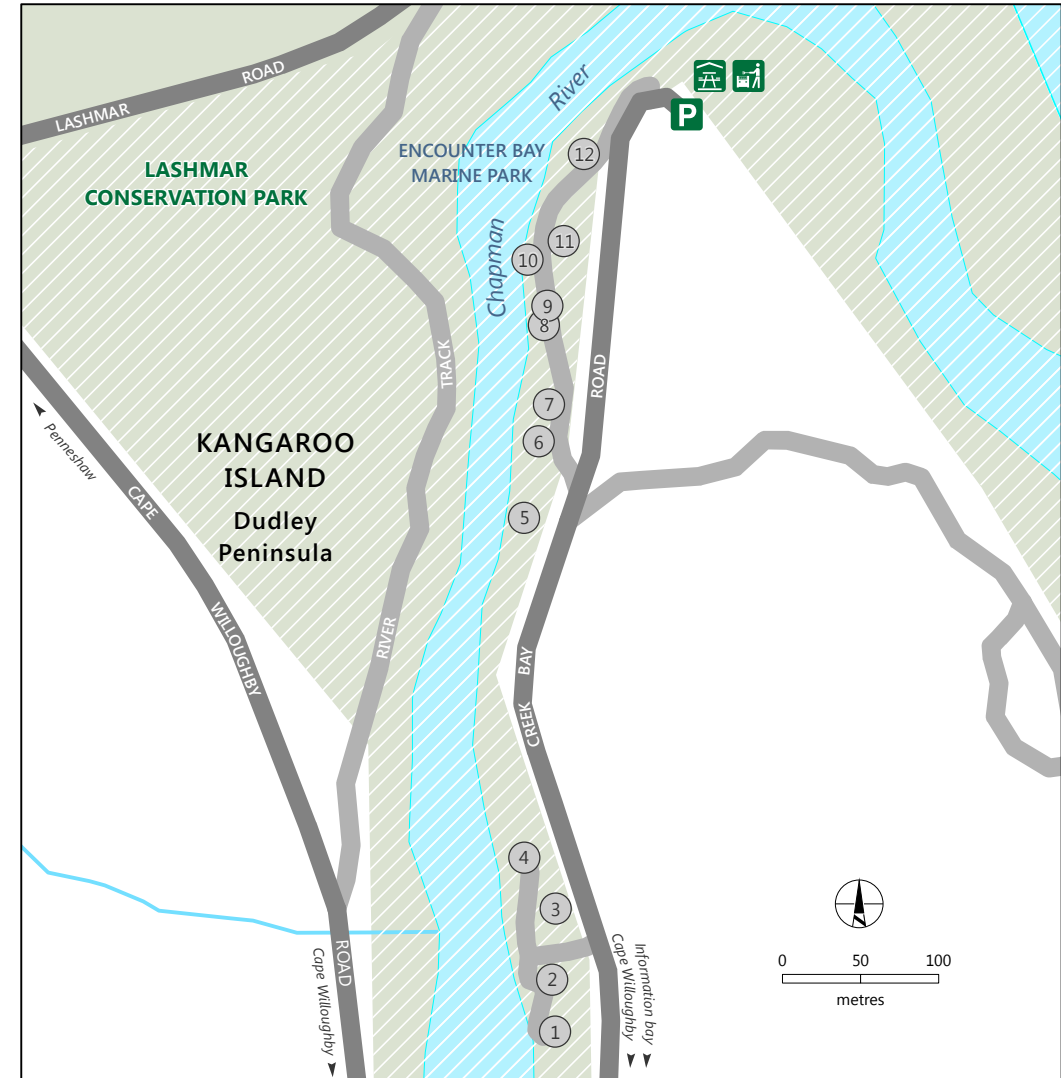

Lashmar Conservation Park

Government of South Australia

National Parks South Australia

Antechamber Bay South Campground

- Sealed road
- Unsealed road
- Track
- Walking trail
- Camp site number
- Lashmar Conservation Park
- Marine park
- Marine park - Sanctuary zone

parks.sa.gov.au

DEWNR does not guarantee that this map is error free. Use of the map is at the user's sole risk and the information contained on the map may be subject to change without notice. Cartography by DEWNR, Mapland - 2016.

Use this map on your mobile: search Avenza PDF Maps

For more information contact:
 Natural Resources Centre Kingscote
 T: 08 8553 4444
www.naturalresources.sa.gov.au/kangarooisland