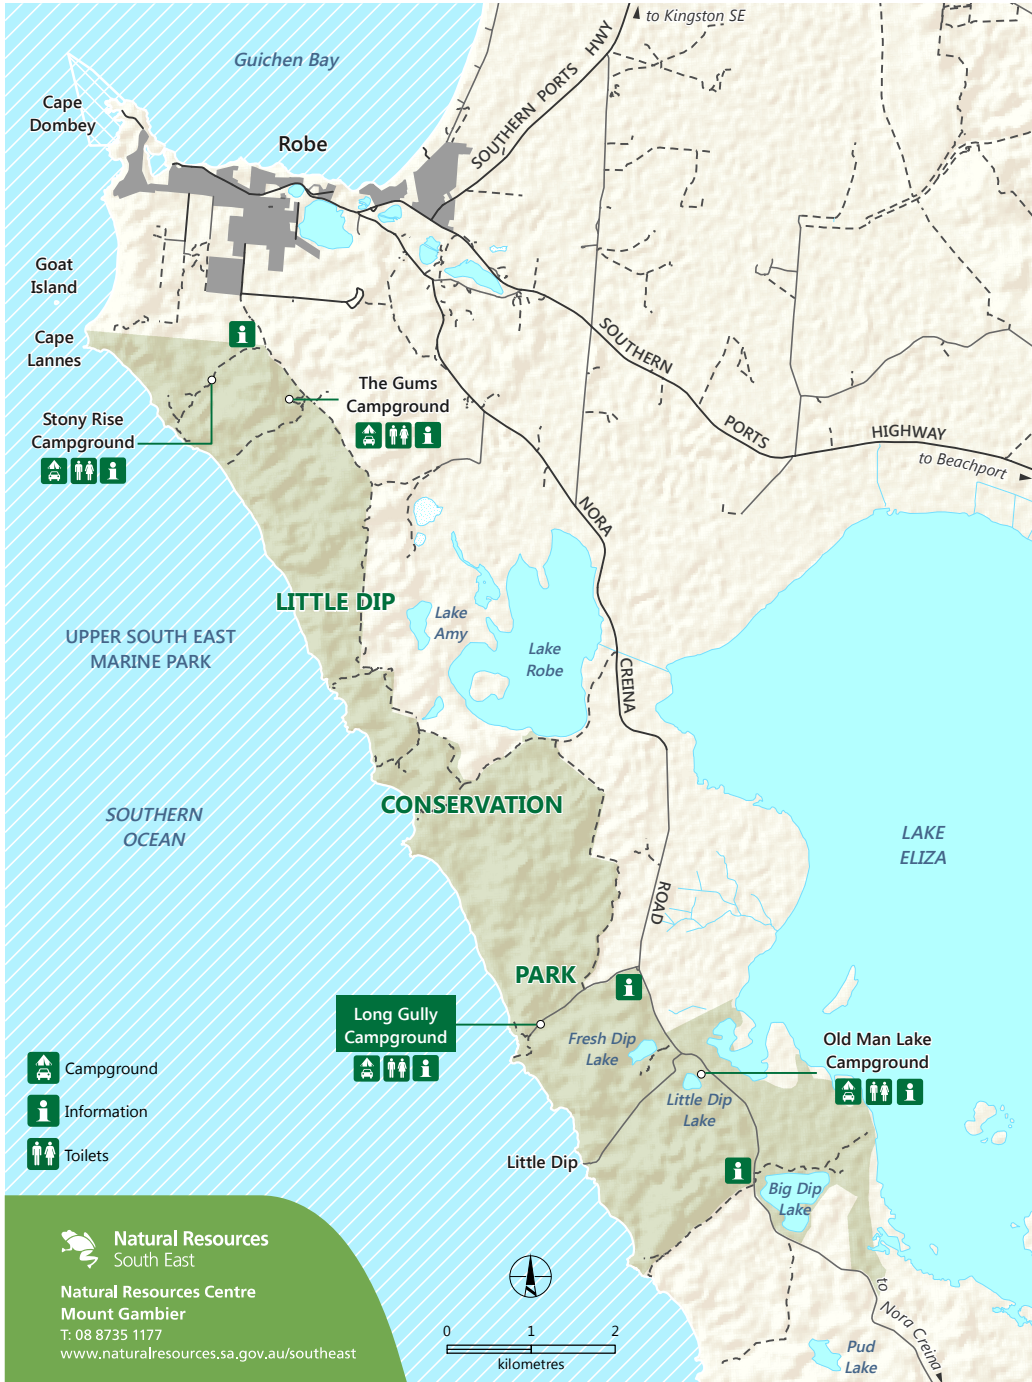

Little Dip Conservation Park

Government of South Australia

National Parks South Australia

Natural Resources South East
 Natural Resources Centre Mount Gambier
 T: 08 8735 1177
www.naturalresources.sa.gov.au/southeast

Long Gully campground

parks.sa.gov.au

DEWNR does not guarantee that this map is error free. Use of the map is at the user's sole risk and the information contained on the map may be subject to change without notice. Cartography by DEWNR, Mapland - 2015

Use this map on your mobile: search Avenza PDF Maps

- Sealed road
- Unsealed road
- - - Track
- Walking trail
- Unallocated camp sites
- Little Dip Conservation Park
- Marine park
- Marine park - Sanctuary zone