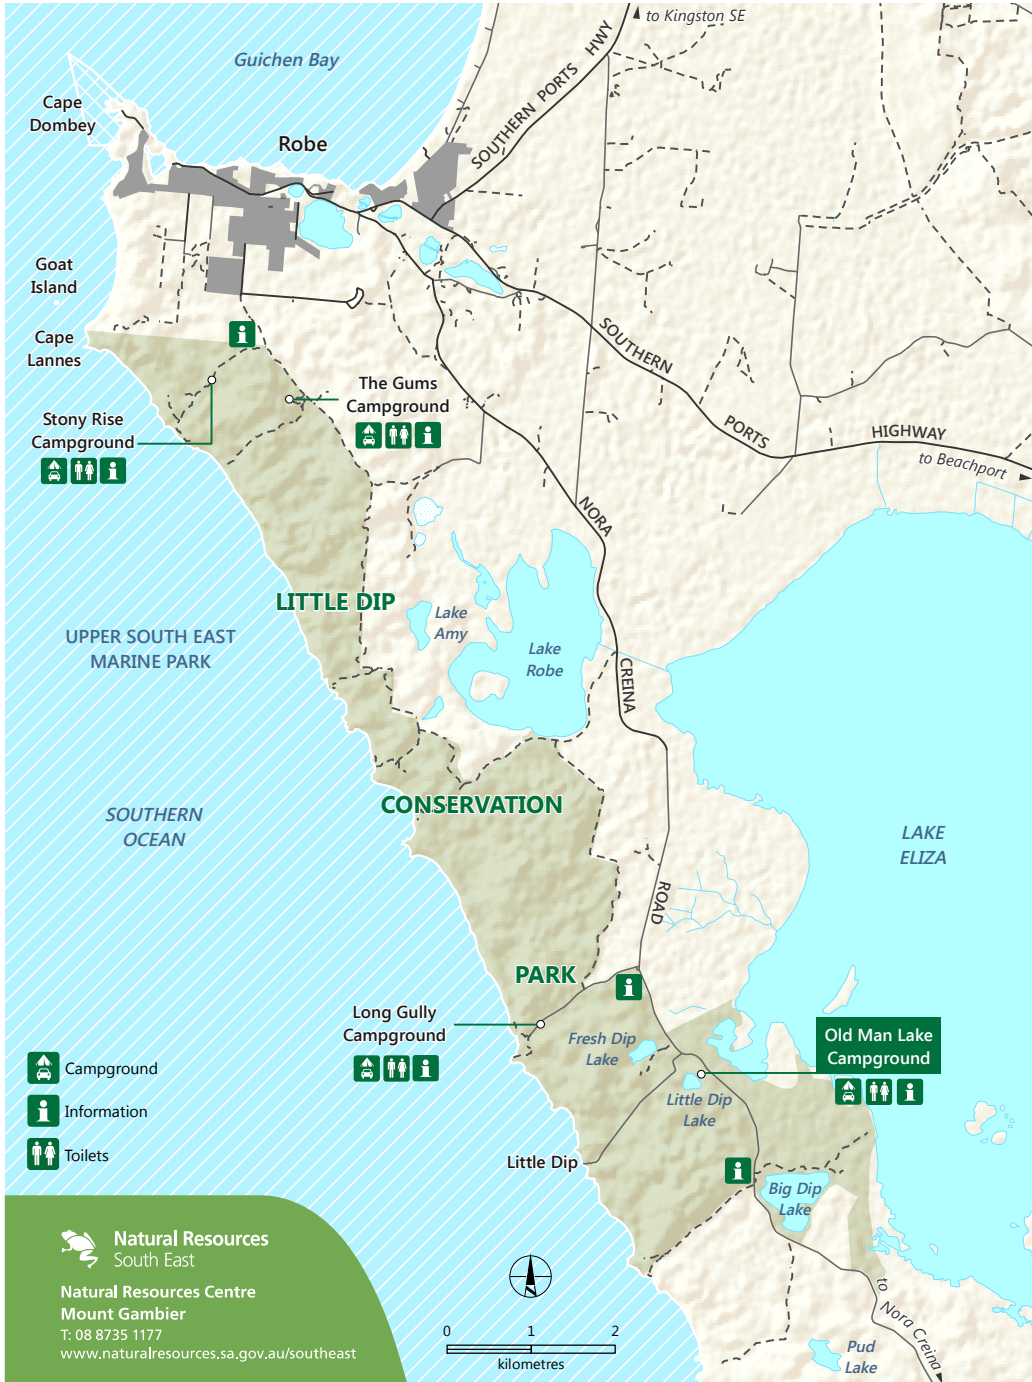

Little Dip Conservation Park

Government of South Australia

National Parks South Australia

Natural Resources South East
 Natural Resources Centre
 Mount Gambier
 T: 08 8735 1177
 www.naturalresources.sa.gov.au/southeast

Old Man Lake campground

parks.sa.gov.au

DEWNR does not guarantee that this map is error free. Use of the map is at the user's sole risk and the information contained on the map may be subject to change without notice. Cartography by DEWNR, Mapland - 2015

Use this map on your mobile: search Avenza PDF Maps

- Sealed road
- Unsealed road
- Track
- Walking trail
- Camp site number
- Little Dip Conservation Park
- Marine park
- Marine park - Sanctuary zone