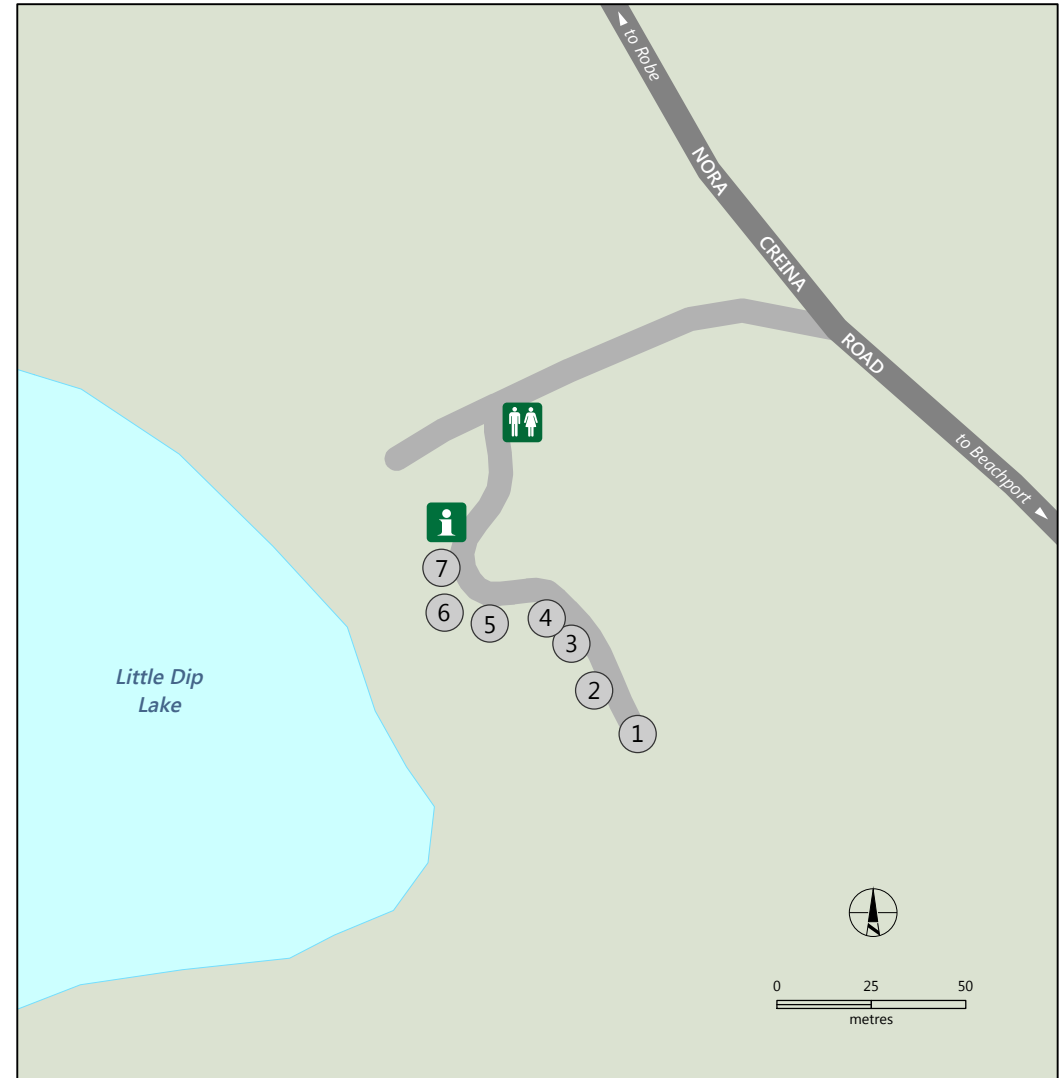

Old Man Lake campground

parks.sa.gov.au

DEWNR does not guarantee that this map is error free. Use of the map is at the user's sole risk and the information contained on the map may be subject to change without notice. Cartography by DEWNR, Mapland - 2015

Use this map on your mobile: search Avenza PDF Maps

- Sealed road
- Unsealed road
- Track
- Walking trail
- Camp site number
- Little Dip Conservation Park
- Marine park
- Marine park - Sanctuary zone