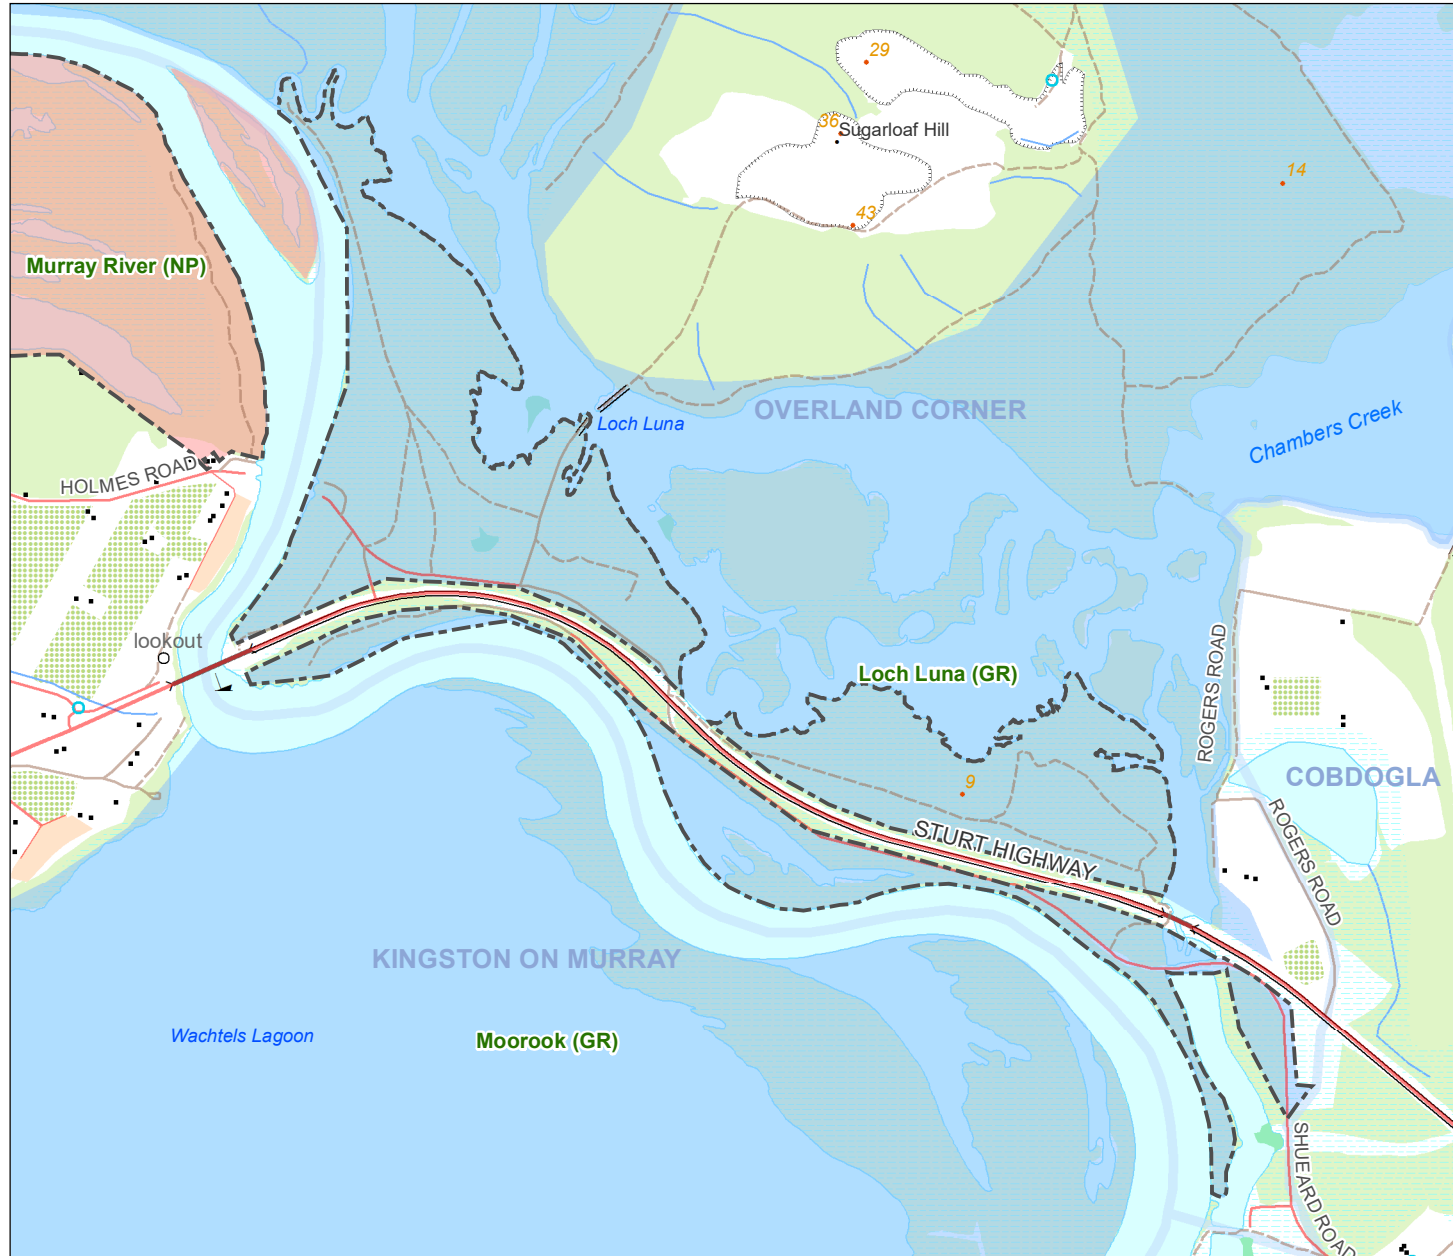

Loch Luna Game Reserve: Kaiser Strip

NPWSA Reserves

Game Reserves

National Parks

Dogs in Reserves

Government of South Australia
Department for Environment
and Water