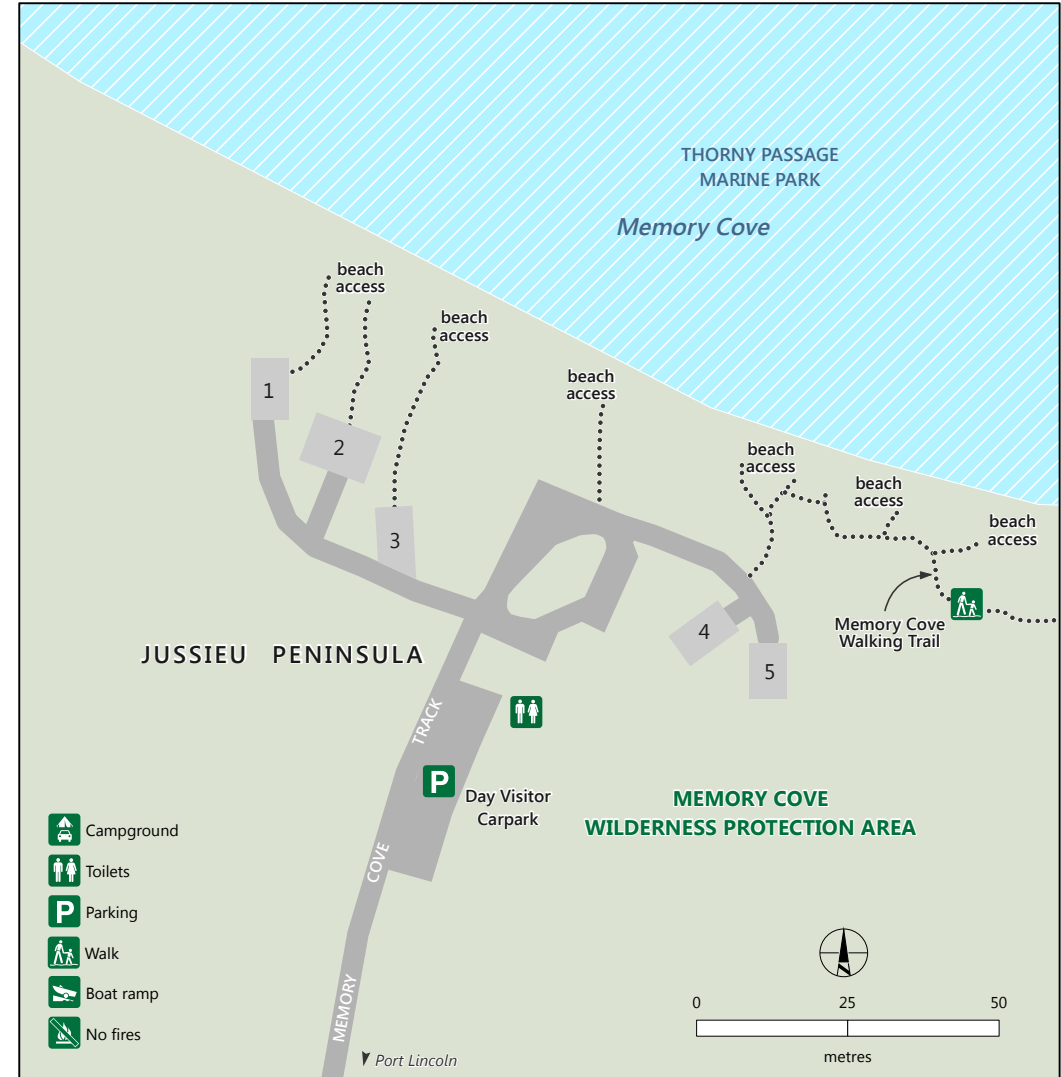

Memory Cove Wilderness Protection Area

Government of South Australia

National Parks South Australia

Memory Cove Campground

- Sealed road
- Unsealed road
- - - Track (4WD)
- Walking trail
- 2 Camp site number
- Memory Cove Wilderness Protection Area
- NPWSA boundary
- Marine park
- Marine park sanctuary zone
- Point of interest
- Building
- Gate
- Peak

DEWNR does not guarantee that this map is error free. Use of the map is at the user's sole risk and the information contained on the map may be subject to change without notice. Cartography by DEWNR, Mapland - 2018