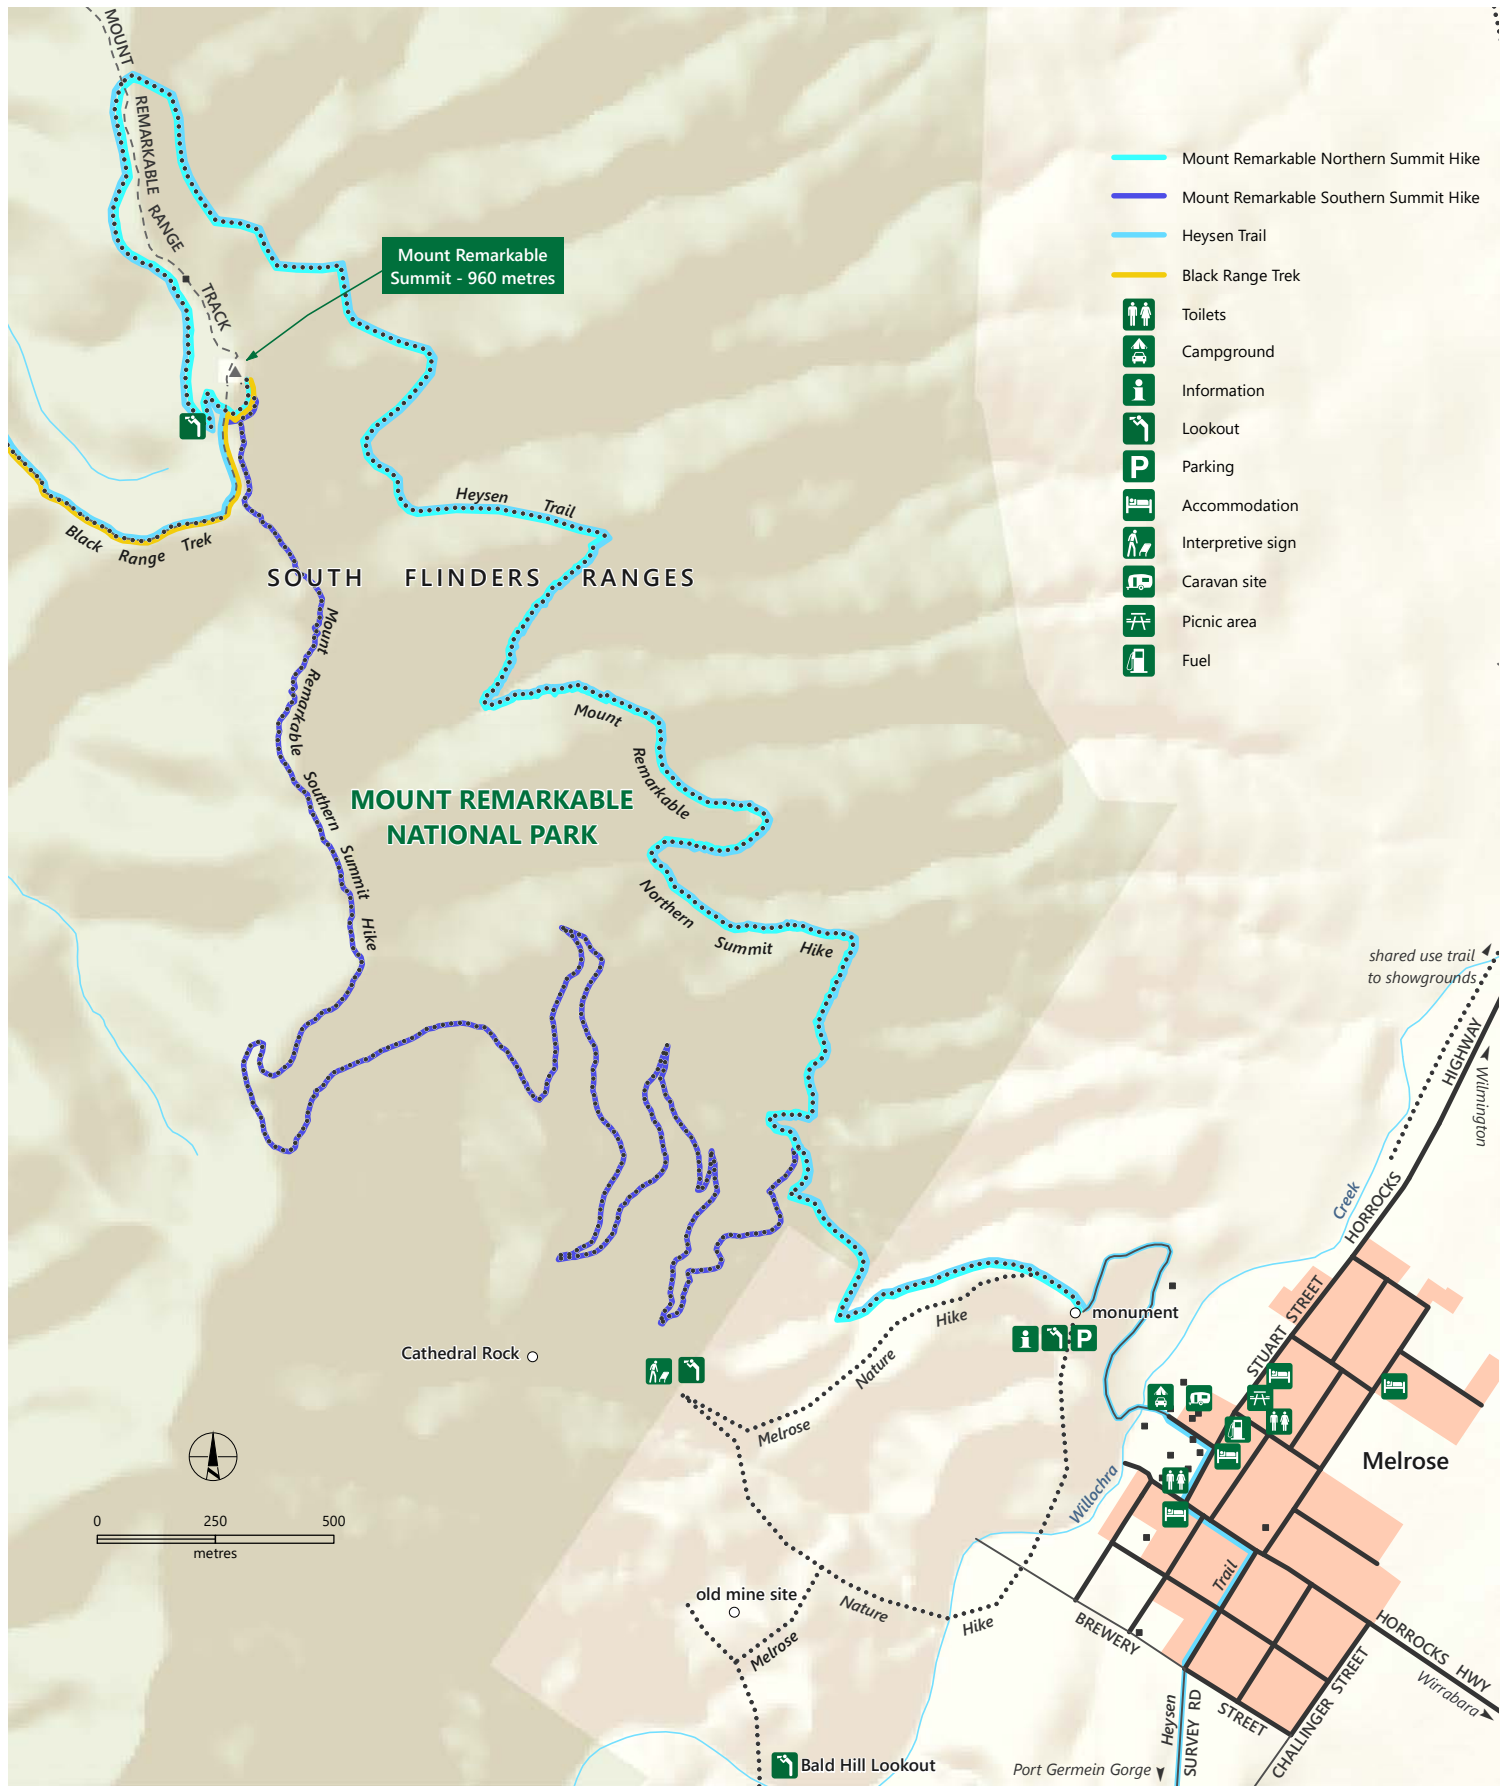

Mount Remarkable National Park

Melrose

Government of South Australia

- Mount Remarkable Northern Summit Hike
- Mount Remarkable Southern Summit Hike
- Heysen Trail
- Black Range Trek
- Toilets
- Campground
- Information
- Lookout
- Parking
- Accommodation
- Interpretive sign
- Caravan site
- Picnic area
- Fuel

- Sealed road
- Unsealed road
- Track (Authorised vehicles only)
- Walking trail
- Mount Remarkable National Park
- Built up area
- Building, ruin

DEW does not guarantee that this map is error free. Use of the map is at the user's sole risk and the information contained on the map may be subject to change without notice. Cartography by DEW, Mapland - 2020