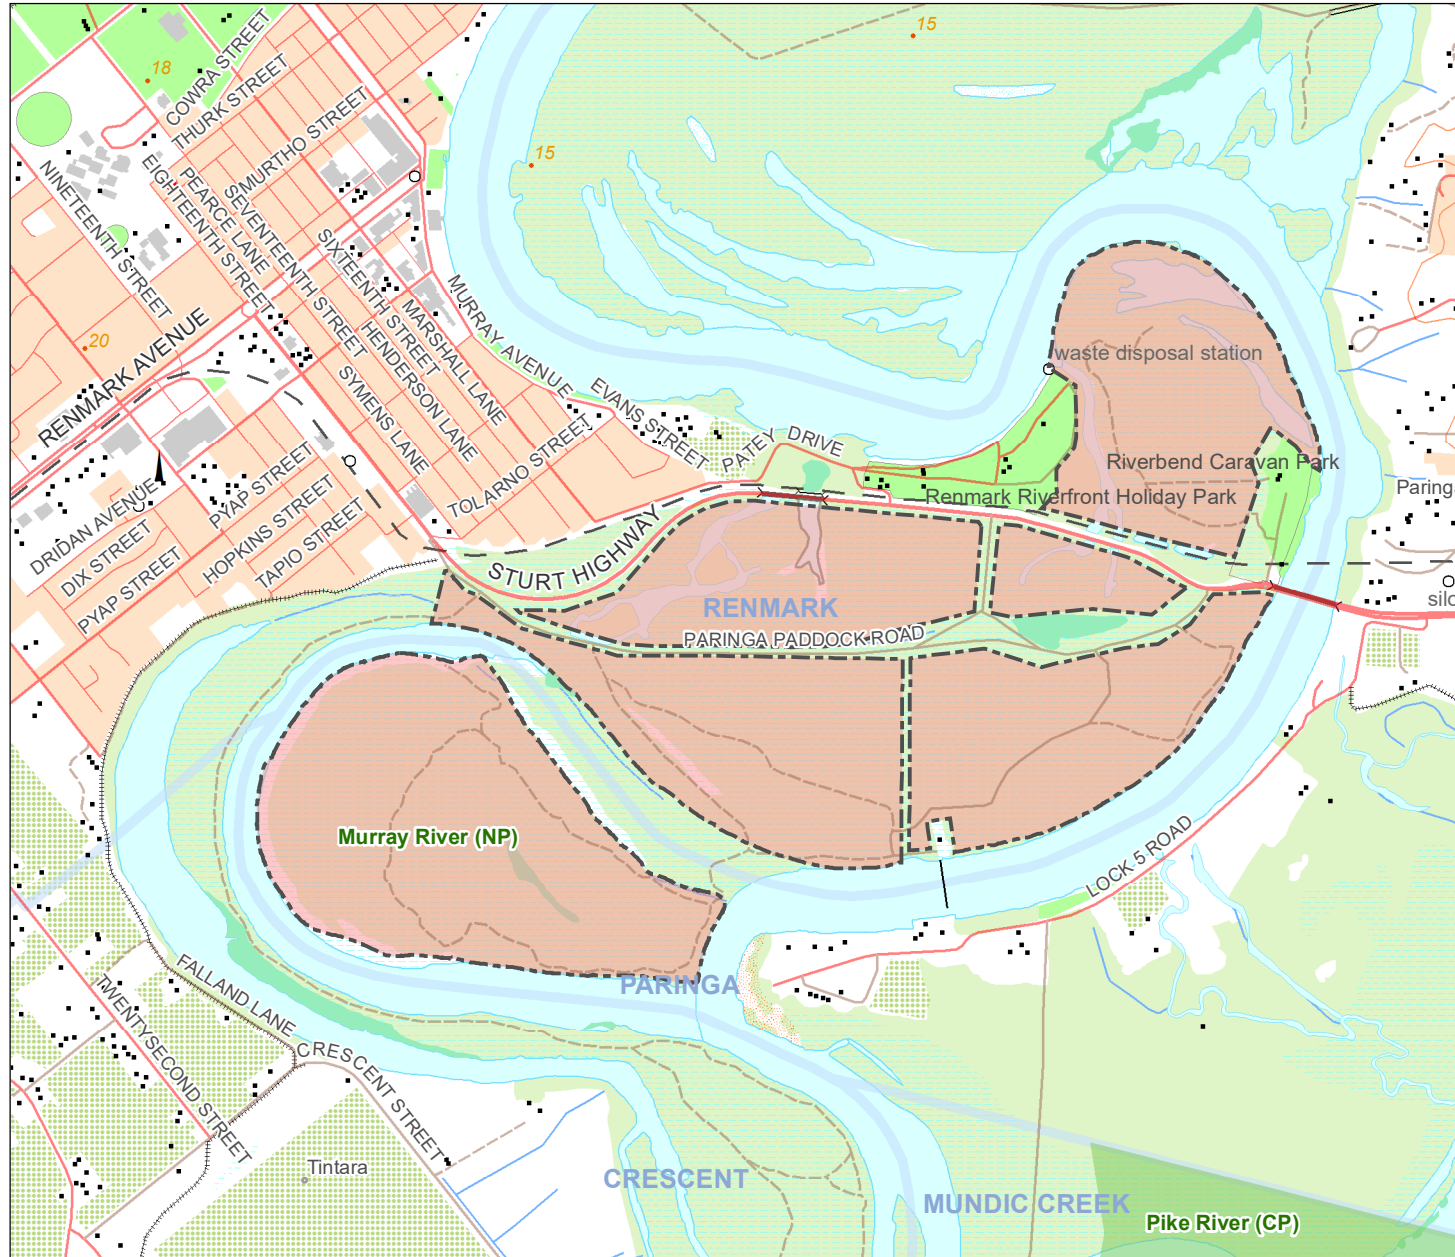

RIVERLAND SOUTH AUSTRALIA
**Murray River National Park:
Paringa Paddock**

1. NPWSA Reserves
2. Conservation Parks
   - National Parks
   - Dogs in Reserves

Government of South Australia
Department for Environment
and Water