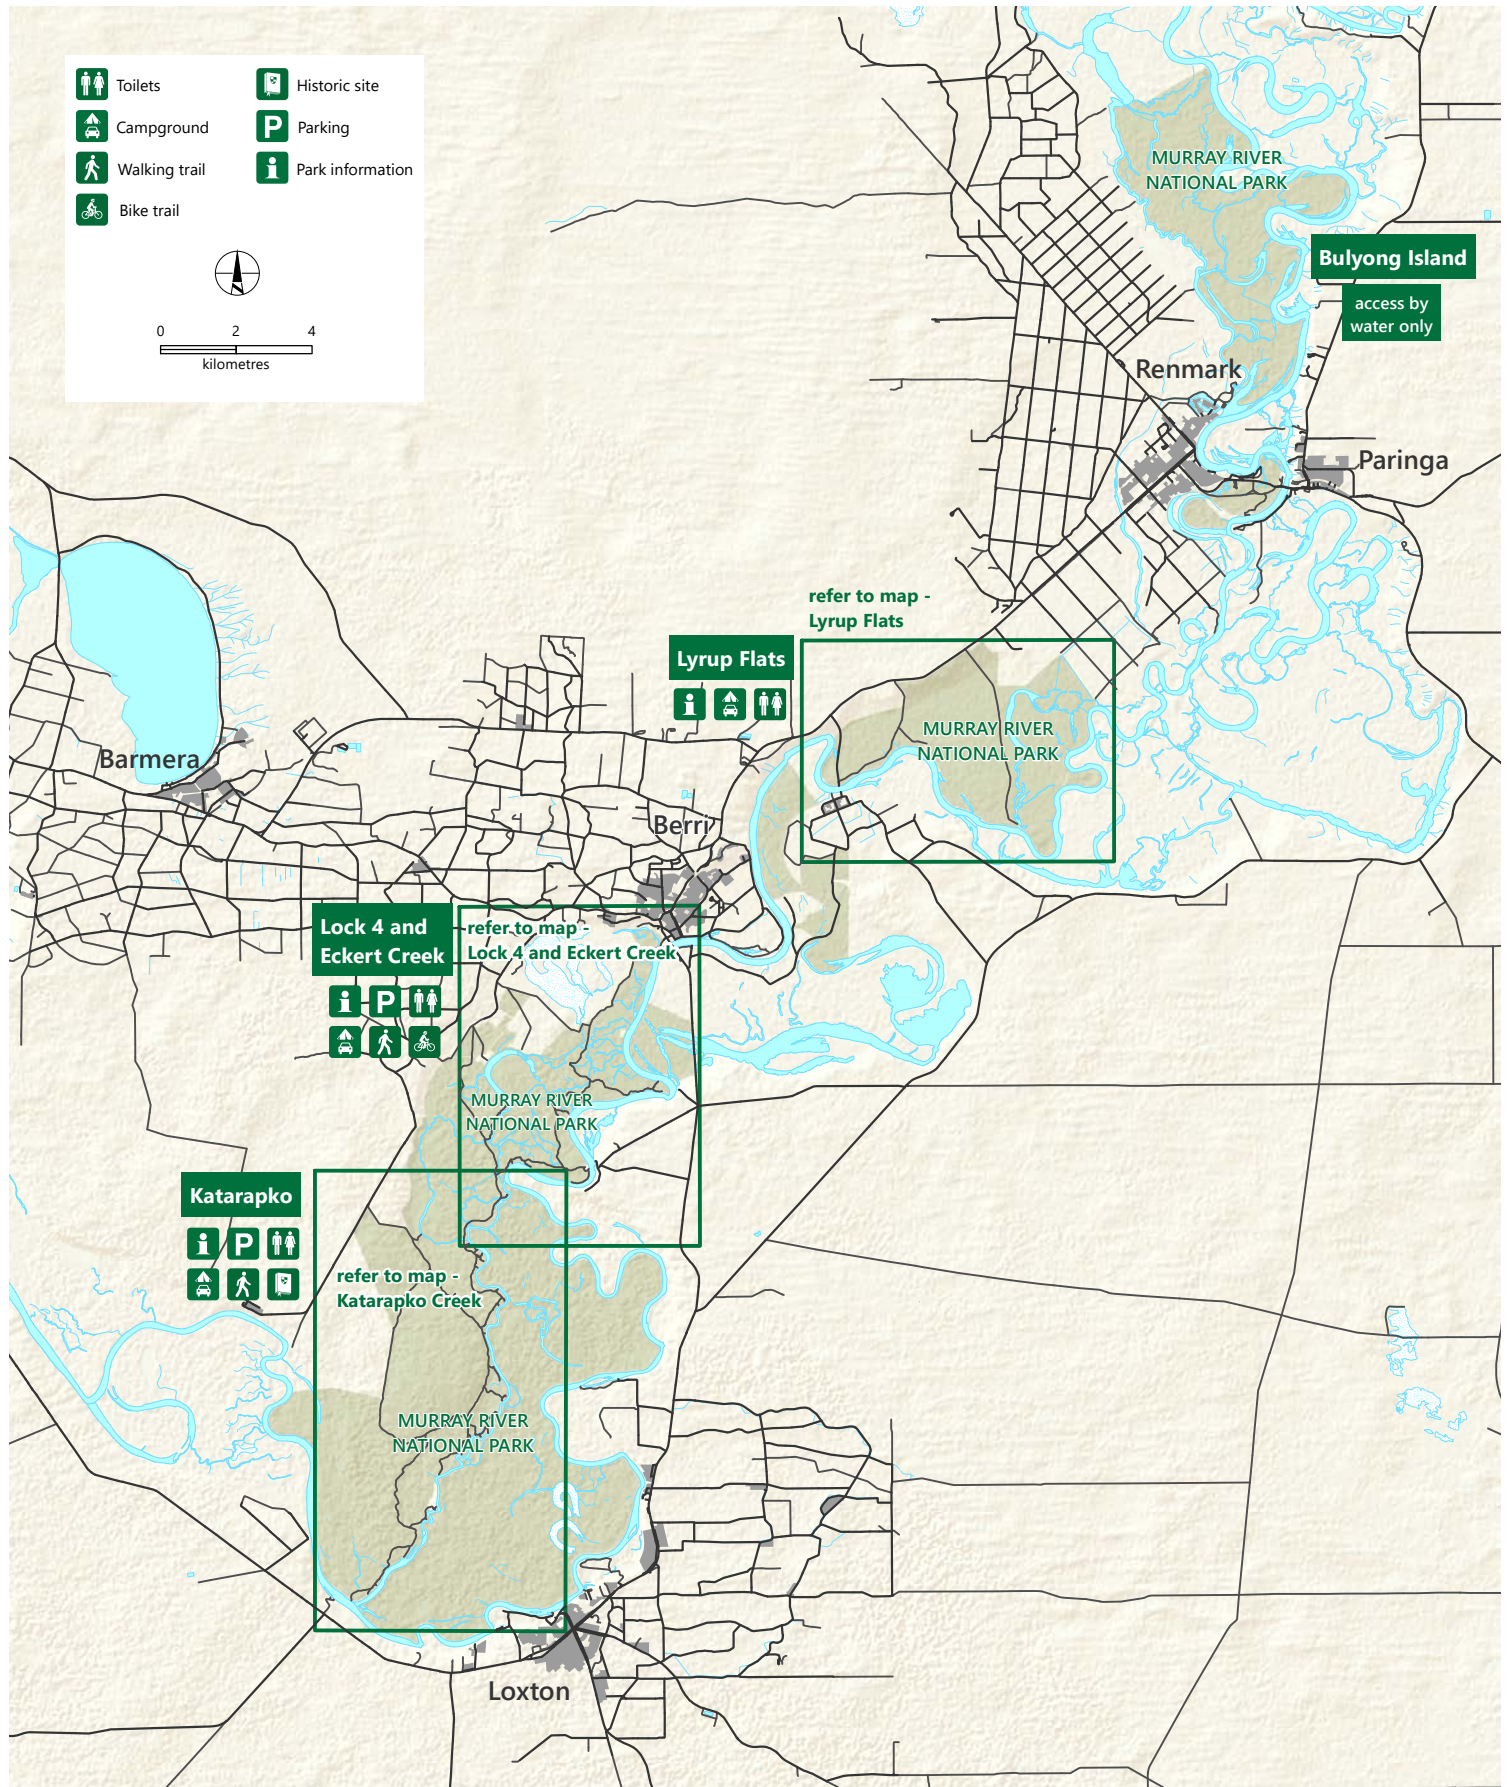

Murray River National Park

-  Sealed road
-  Unsealed road
-  Built-up area
-  National Park

DEW does not guarantee that this map is error free. Use of the map is at the user's sole risk and the information contained on the map may be subject to change without notice.
Cartography by DEW, Mapland - 2020