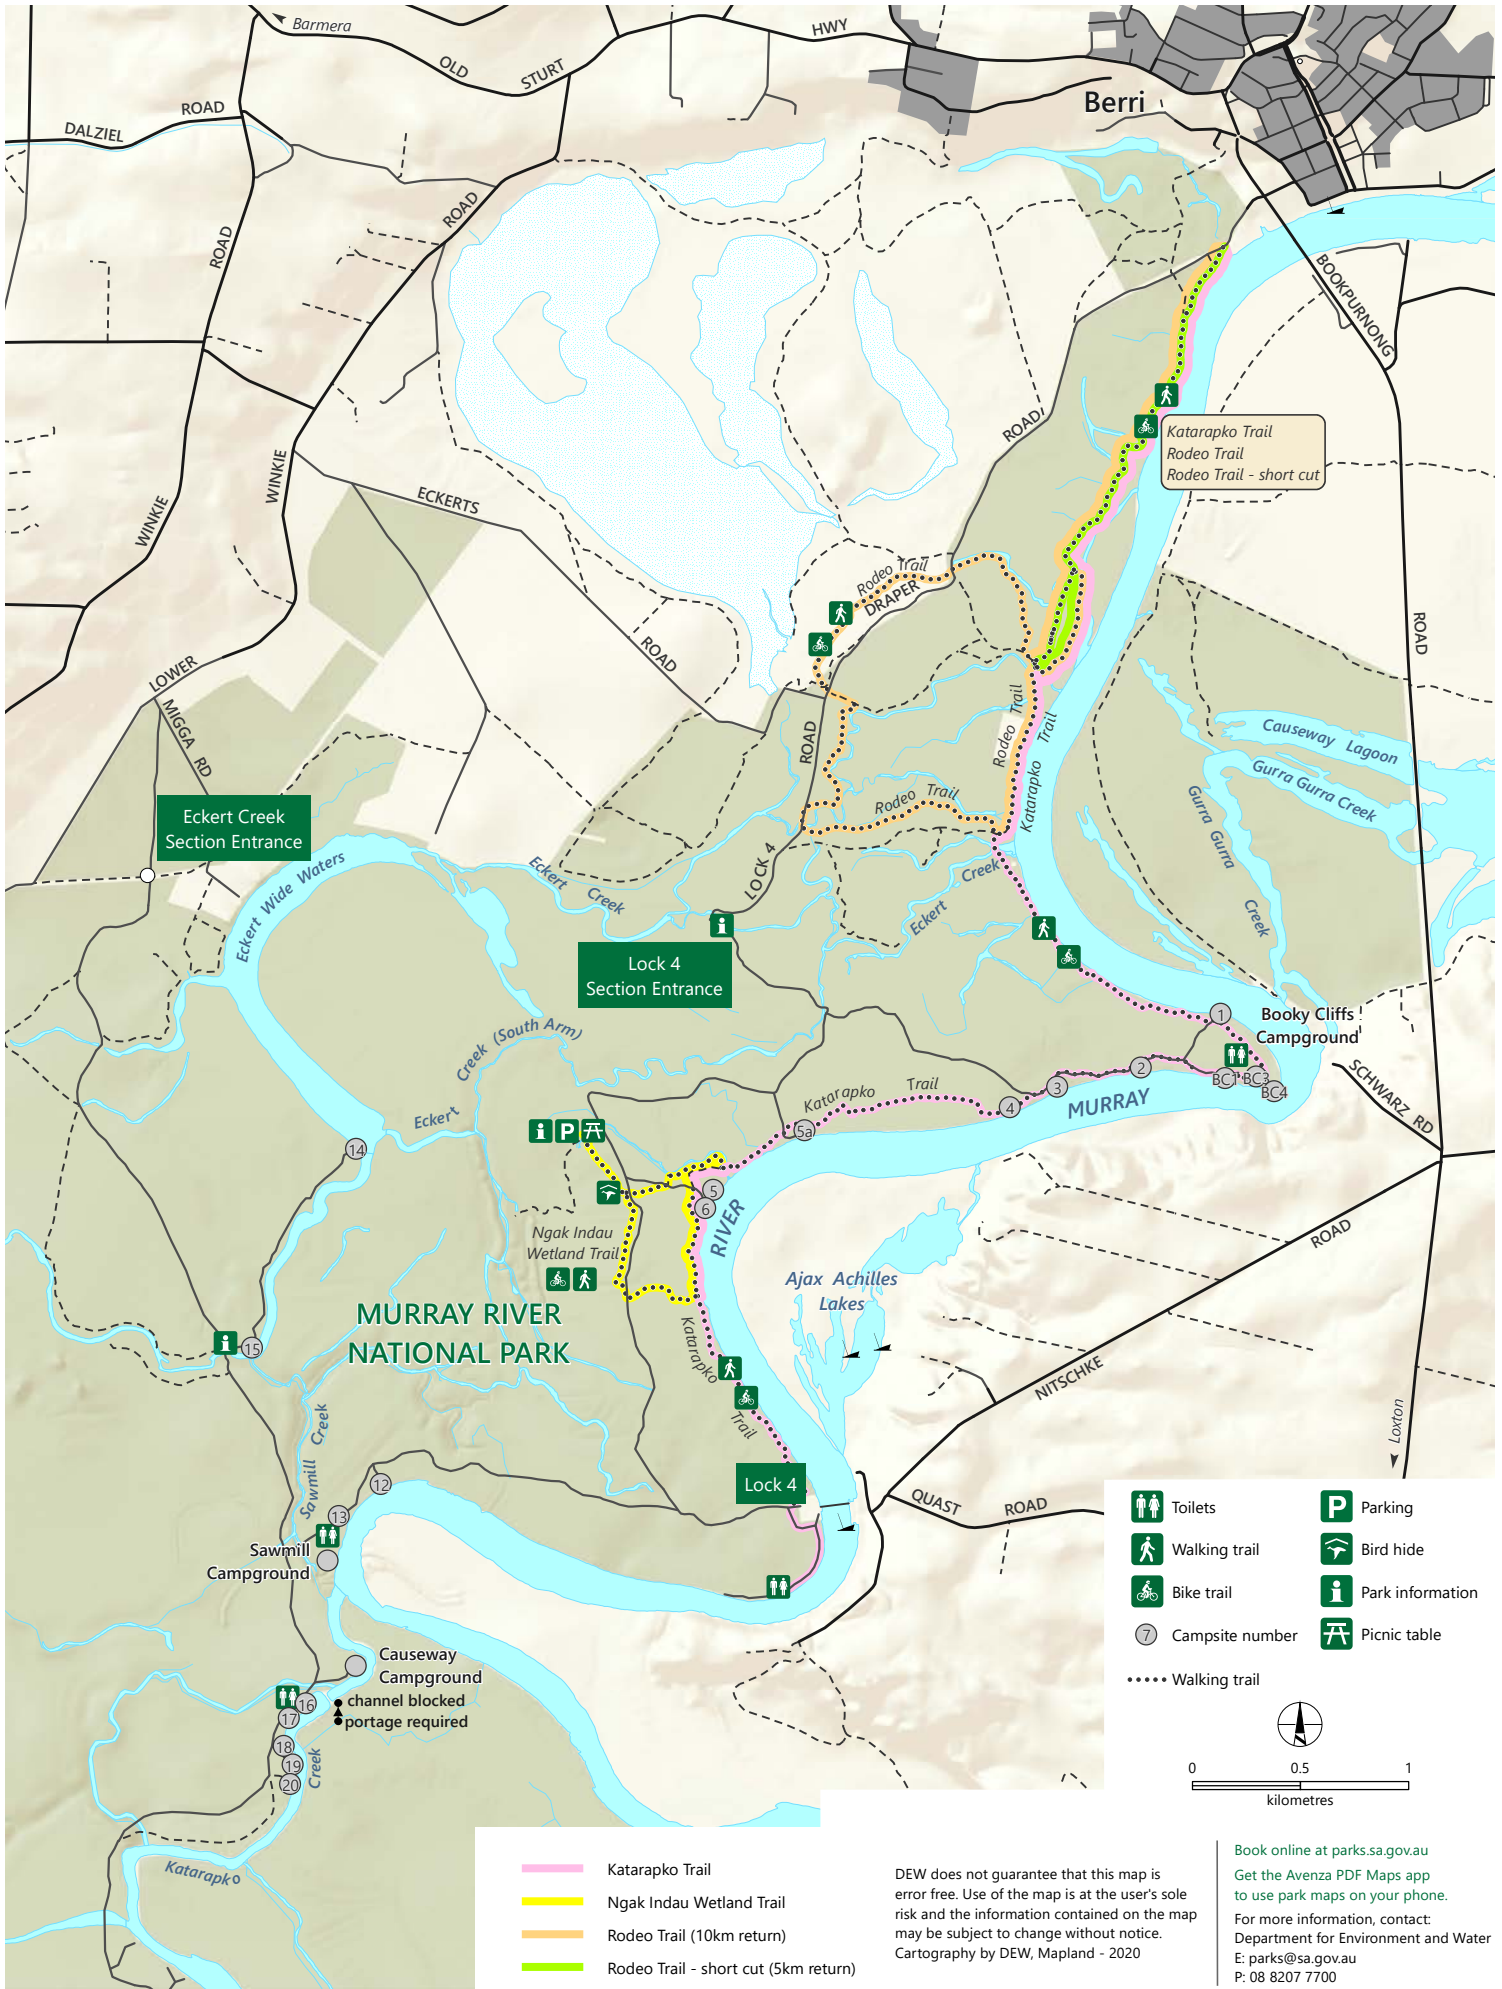

Murray River National Park

Lock 4 and Eckert Creek Sections

DEW does not guarantee that this map is error free. Use of the map is at the user's sole risk and the information contained on the map may be subject to change without notice. Cartography by DEW, Mapland - 2020

- Sealed road
- Unsealed road
- Built-up area
- National Park

DEW does not guarantee that this map is error free. Use of the map is at the user's sole risk and the information contained on the map may be subject to change without notice.
Cartography by DEW, Mapland - 2020