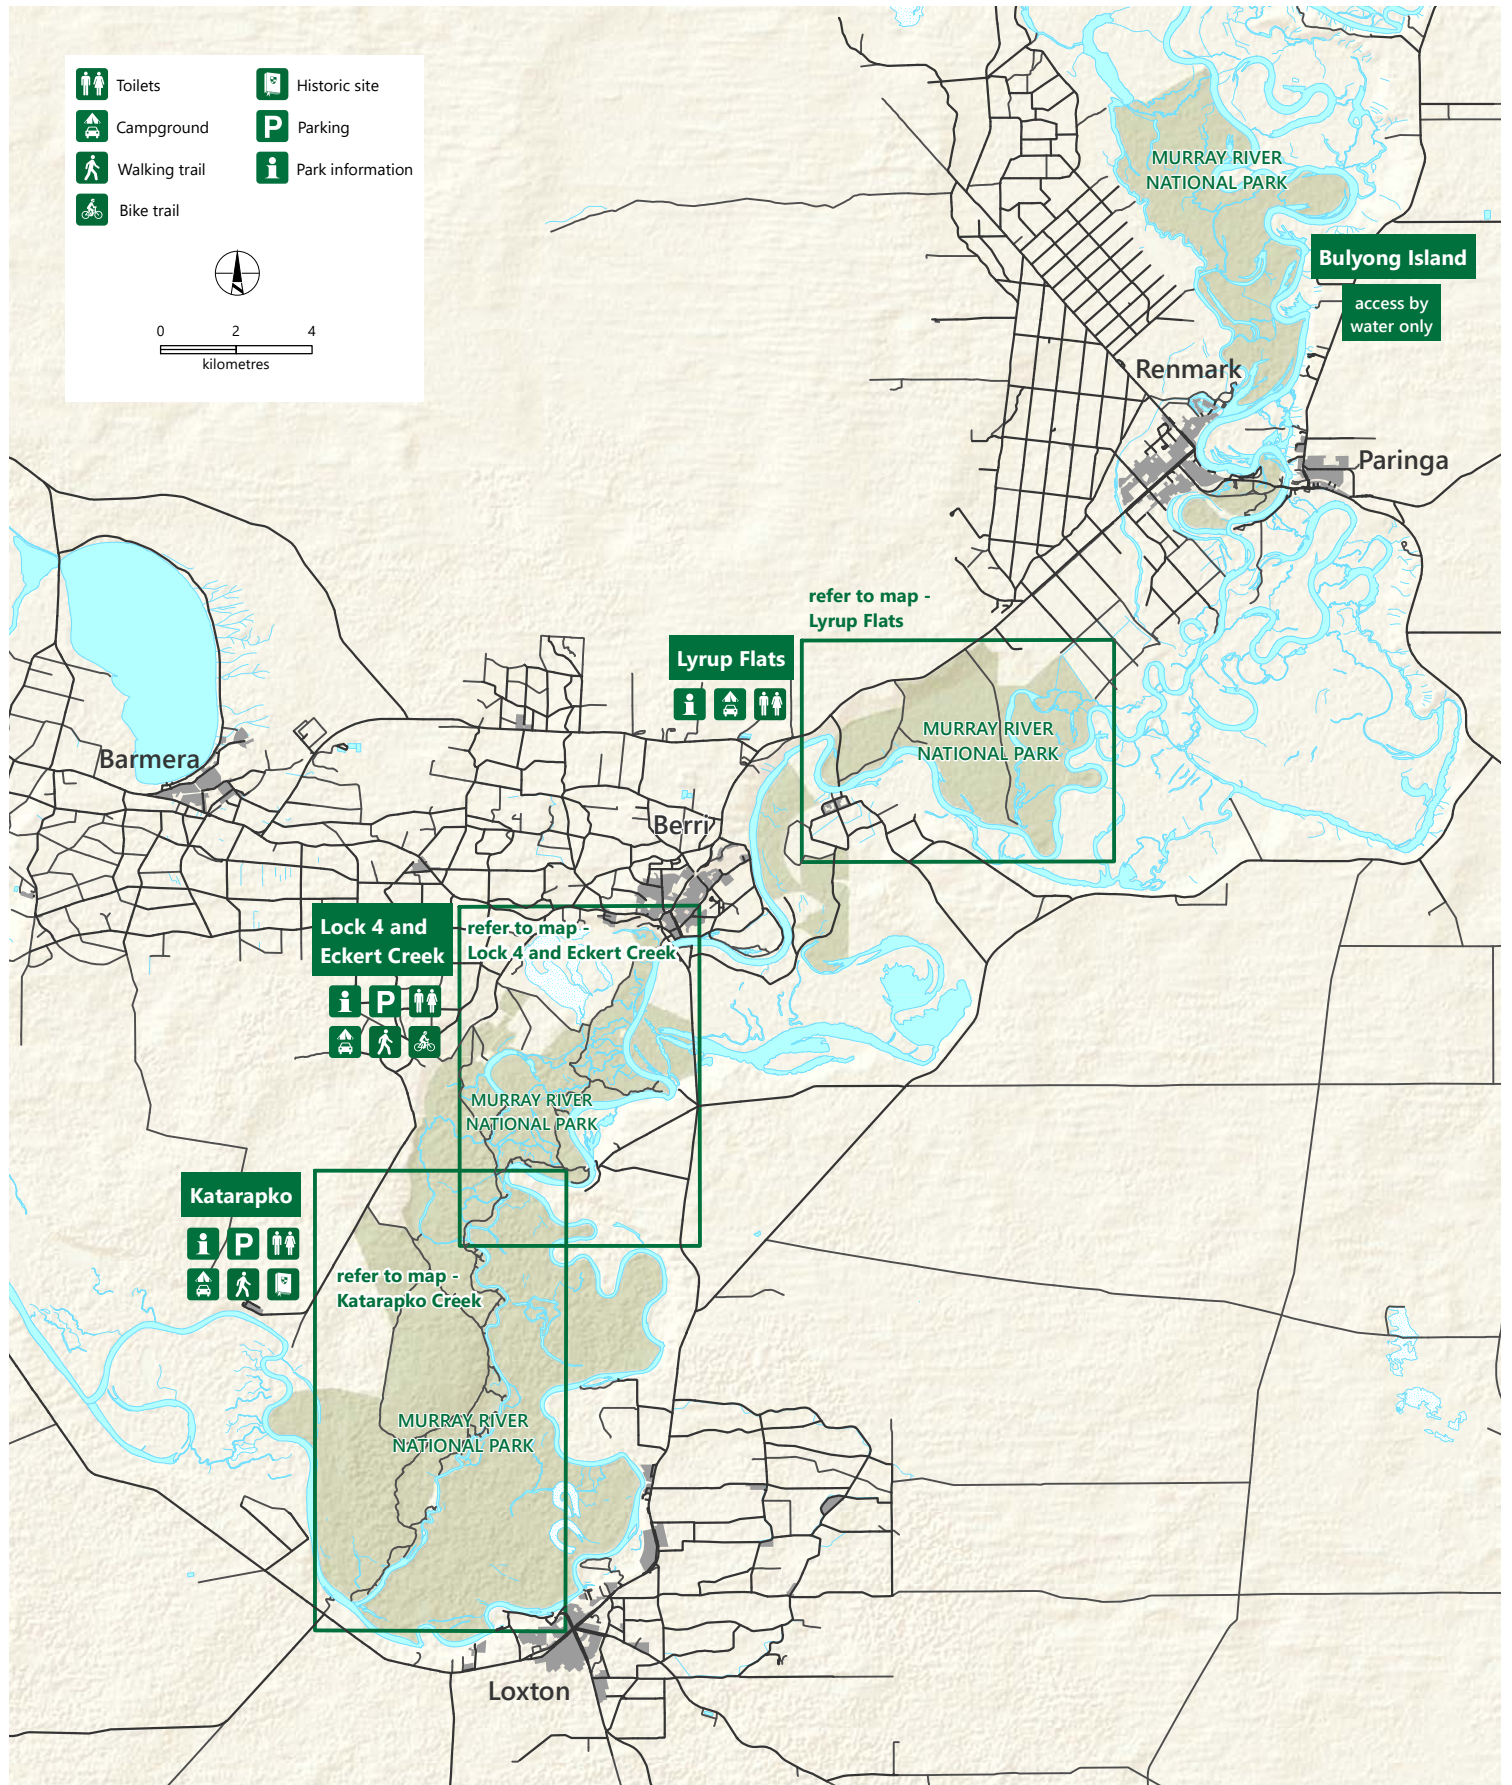

Murray River National Park

Lock 4 and Eckert Creek Sections

DEW does not guarantee that this map is error free. Use of the map is at the user's sole risk and the information contained on the map may be subject to change without notice. Cartography by DEW, Mapland - 2020

- Sealed road
- Unsealed road
- Built-up area
- National Park

DEW does not guarantee that this map is error free. Use of the map is at the user's sole risk and the information contained on the map may be subject to change without notice.
Cartography by DEW, Mapland - 2020