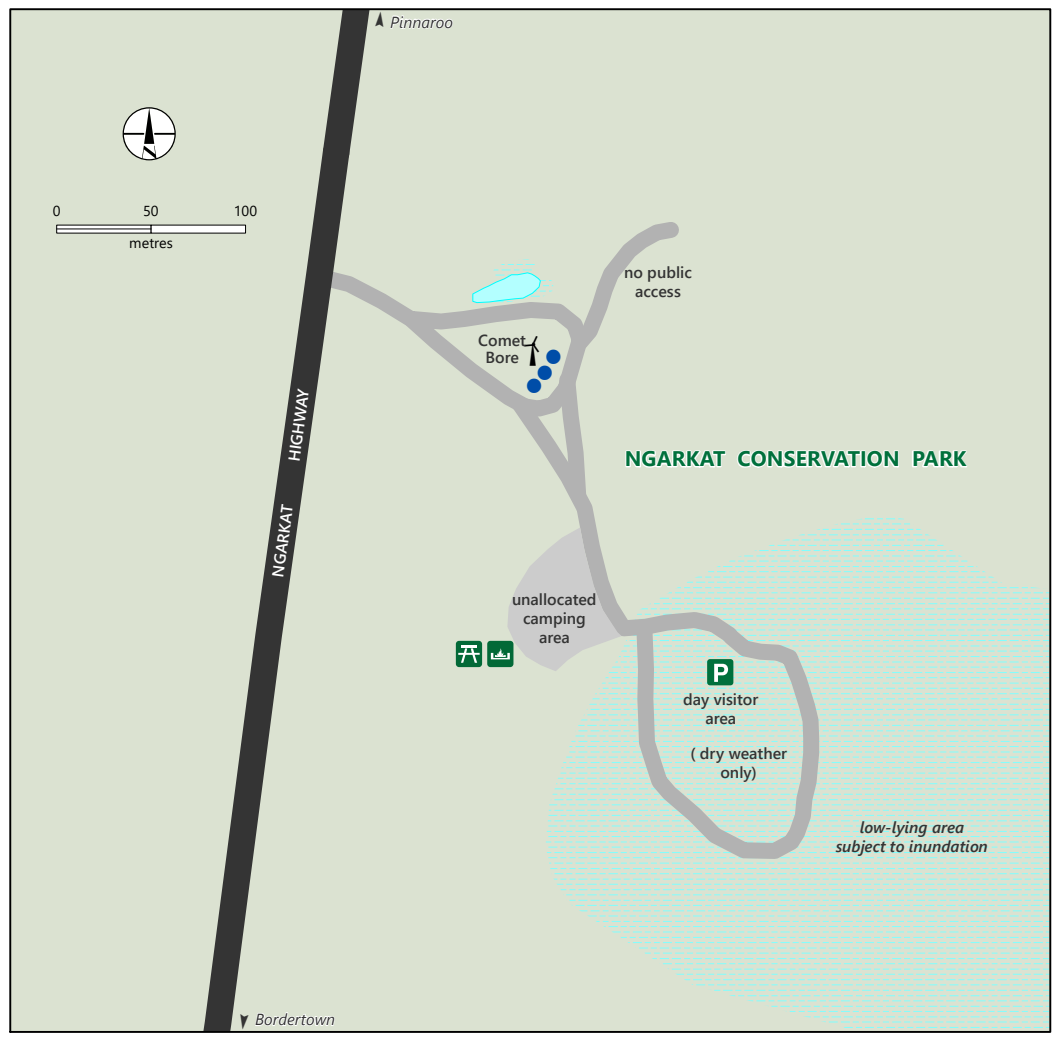

Ngarkat Conservation Park

Comet Bore Campground

Note:
 Limited phone cover.
 Obtain permits before you go.

DEW does not guarantee that this map is error free. Use of the map is at the user's sole risk and the information contained on the map may be subject to change without notice.
 Cartography by DEW, Mapland - 2020