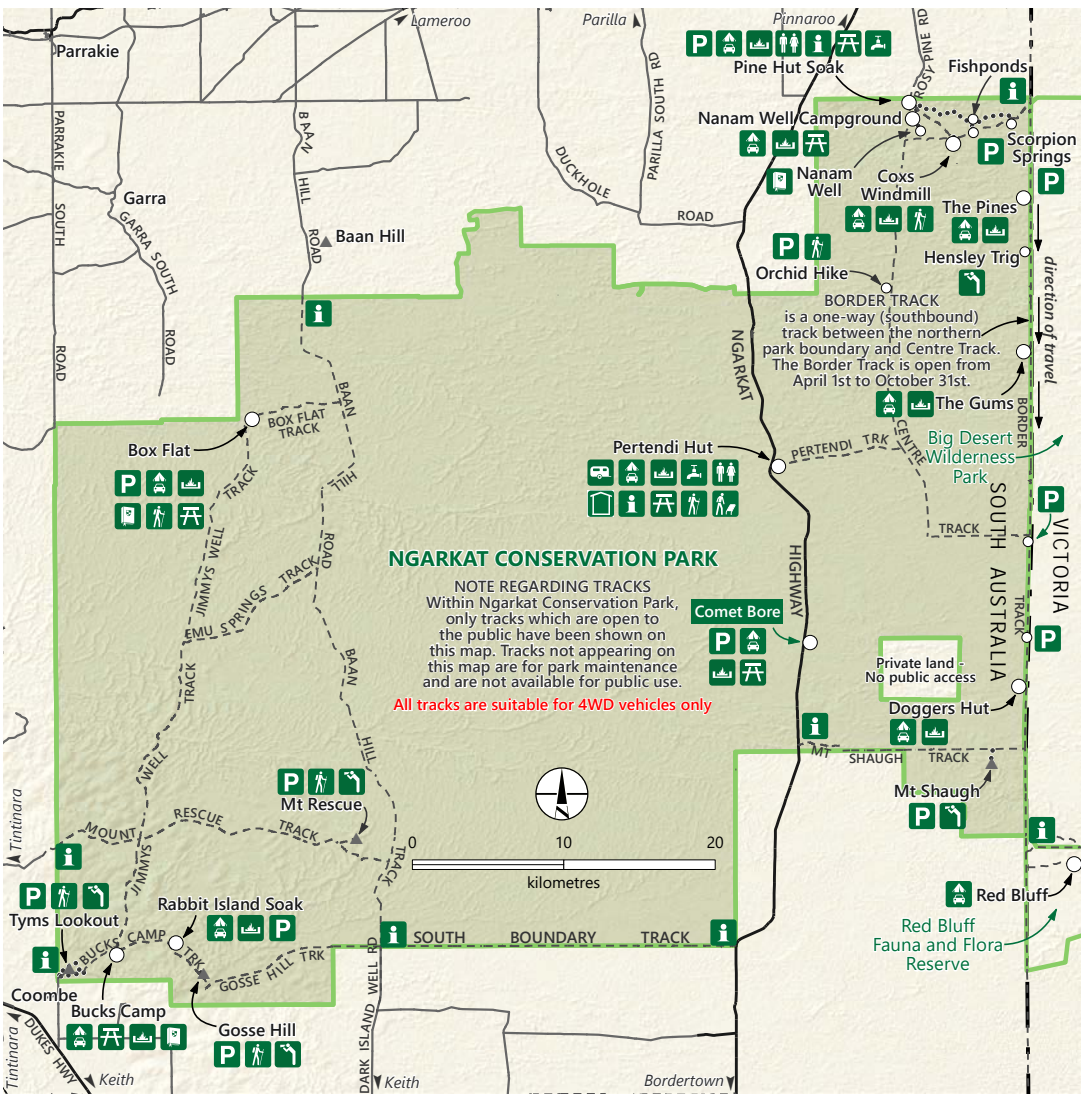

Ngarkat Conservation Park

Comet Bore Campground

Note:
 Limited phone cover.
 Obtain permits before you go.

DEW does not guarantee that this map is error free. Use of the map is at the user's sole risk and the information contained on the map may be subject to change without notice.
 Cartography by DEW, Mapland - 2020

Book online at parks.sa.gov.au
 Get the Avenza PDF Maps app to use park maps on your phone.
 For more information, contact:
 Department for Environment and Water
 E: parks@sa.gov.au
 P: 08 8207 7700