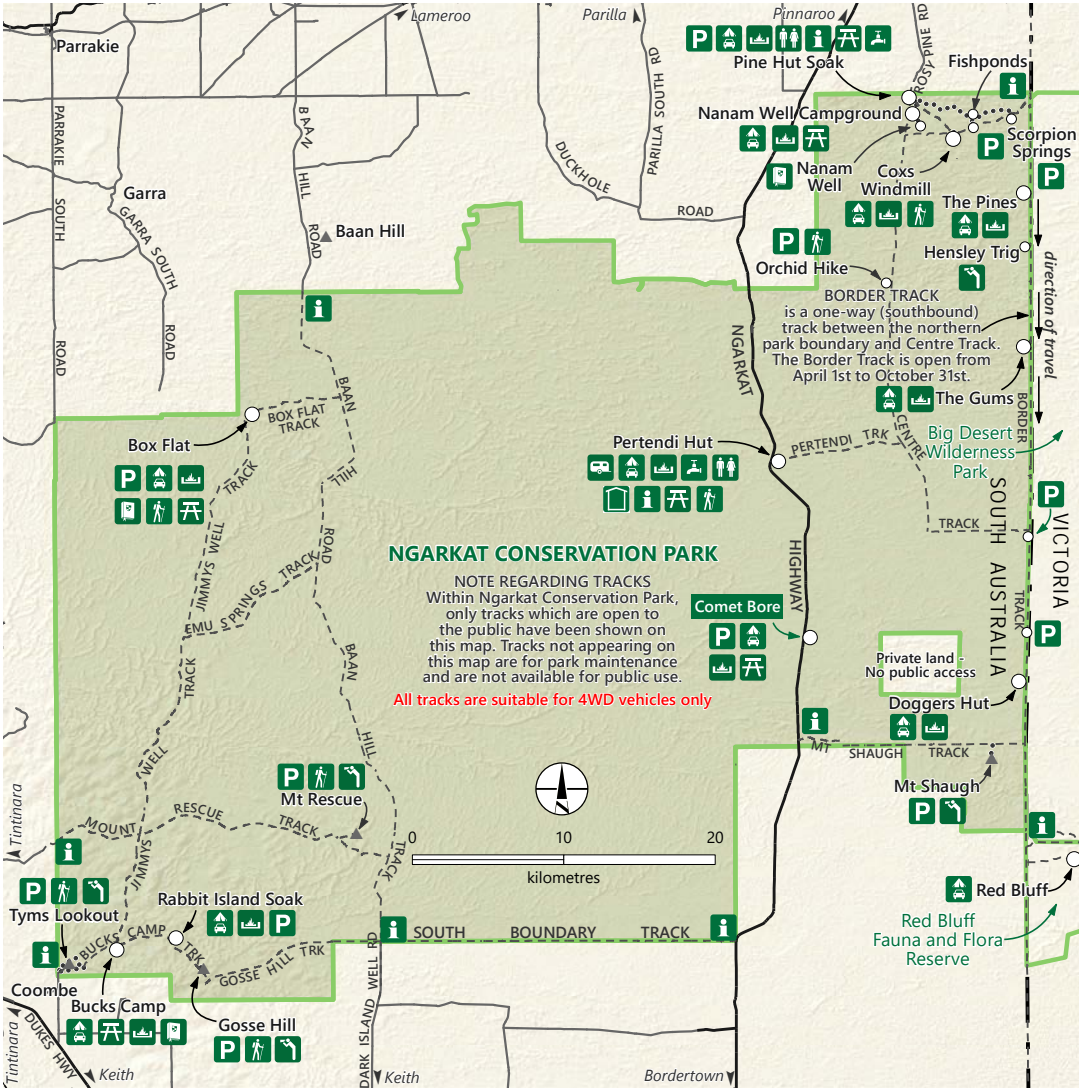

Ngarkat Conservation Park

Comet Bore Campground

Note:
 Limited phone cover.
 Obtain permits before you go.

DEW does not guarantee that this map is error free. Use of the map is at the user's sole risk and the information contained on the map may be subject to change without notice.
 Cartography by DEW, Mapland - 2019

Book online at parks.sa.gov.au
 Get the Avenza PDF Maps app to use park maps on your phone.
 For more information, contact:
 Department for Environment and Water
 E: parks@sa.gov.au
 P: 08 8207 7700