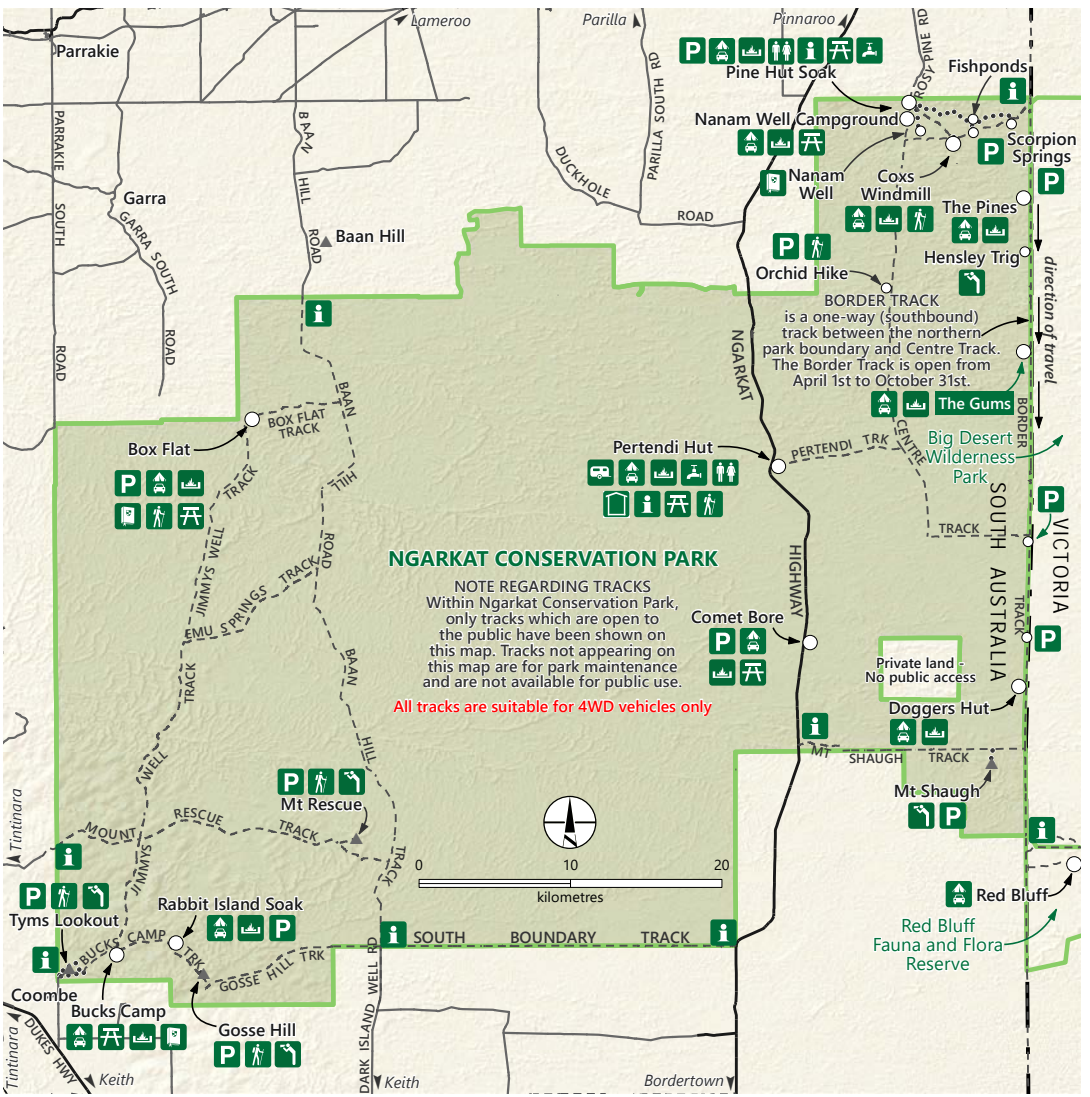

Ngarkat Conservation Park

The Gums Campground

Note:
 Limited phone cover.
 Obtain permits before you go.

DEW does not guarantee that this map is error free. Use of the map is at the user's sole risk and the information contained on the map may be subject to change without notice.
 Cartography by DEW, Mapland - 2019

Book online at parks.sa.gov.au
 Get the Avenza PDF Maps app to use park maps on your phone.
 For more information, contact:
 Department for Environment and Water
 E: parks@sa.gov.au
 P: 08 8207 7700