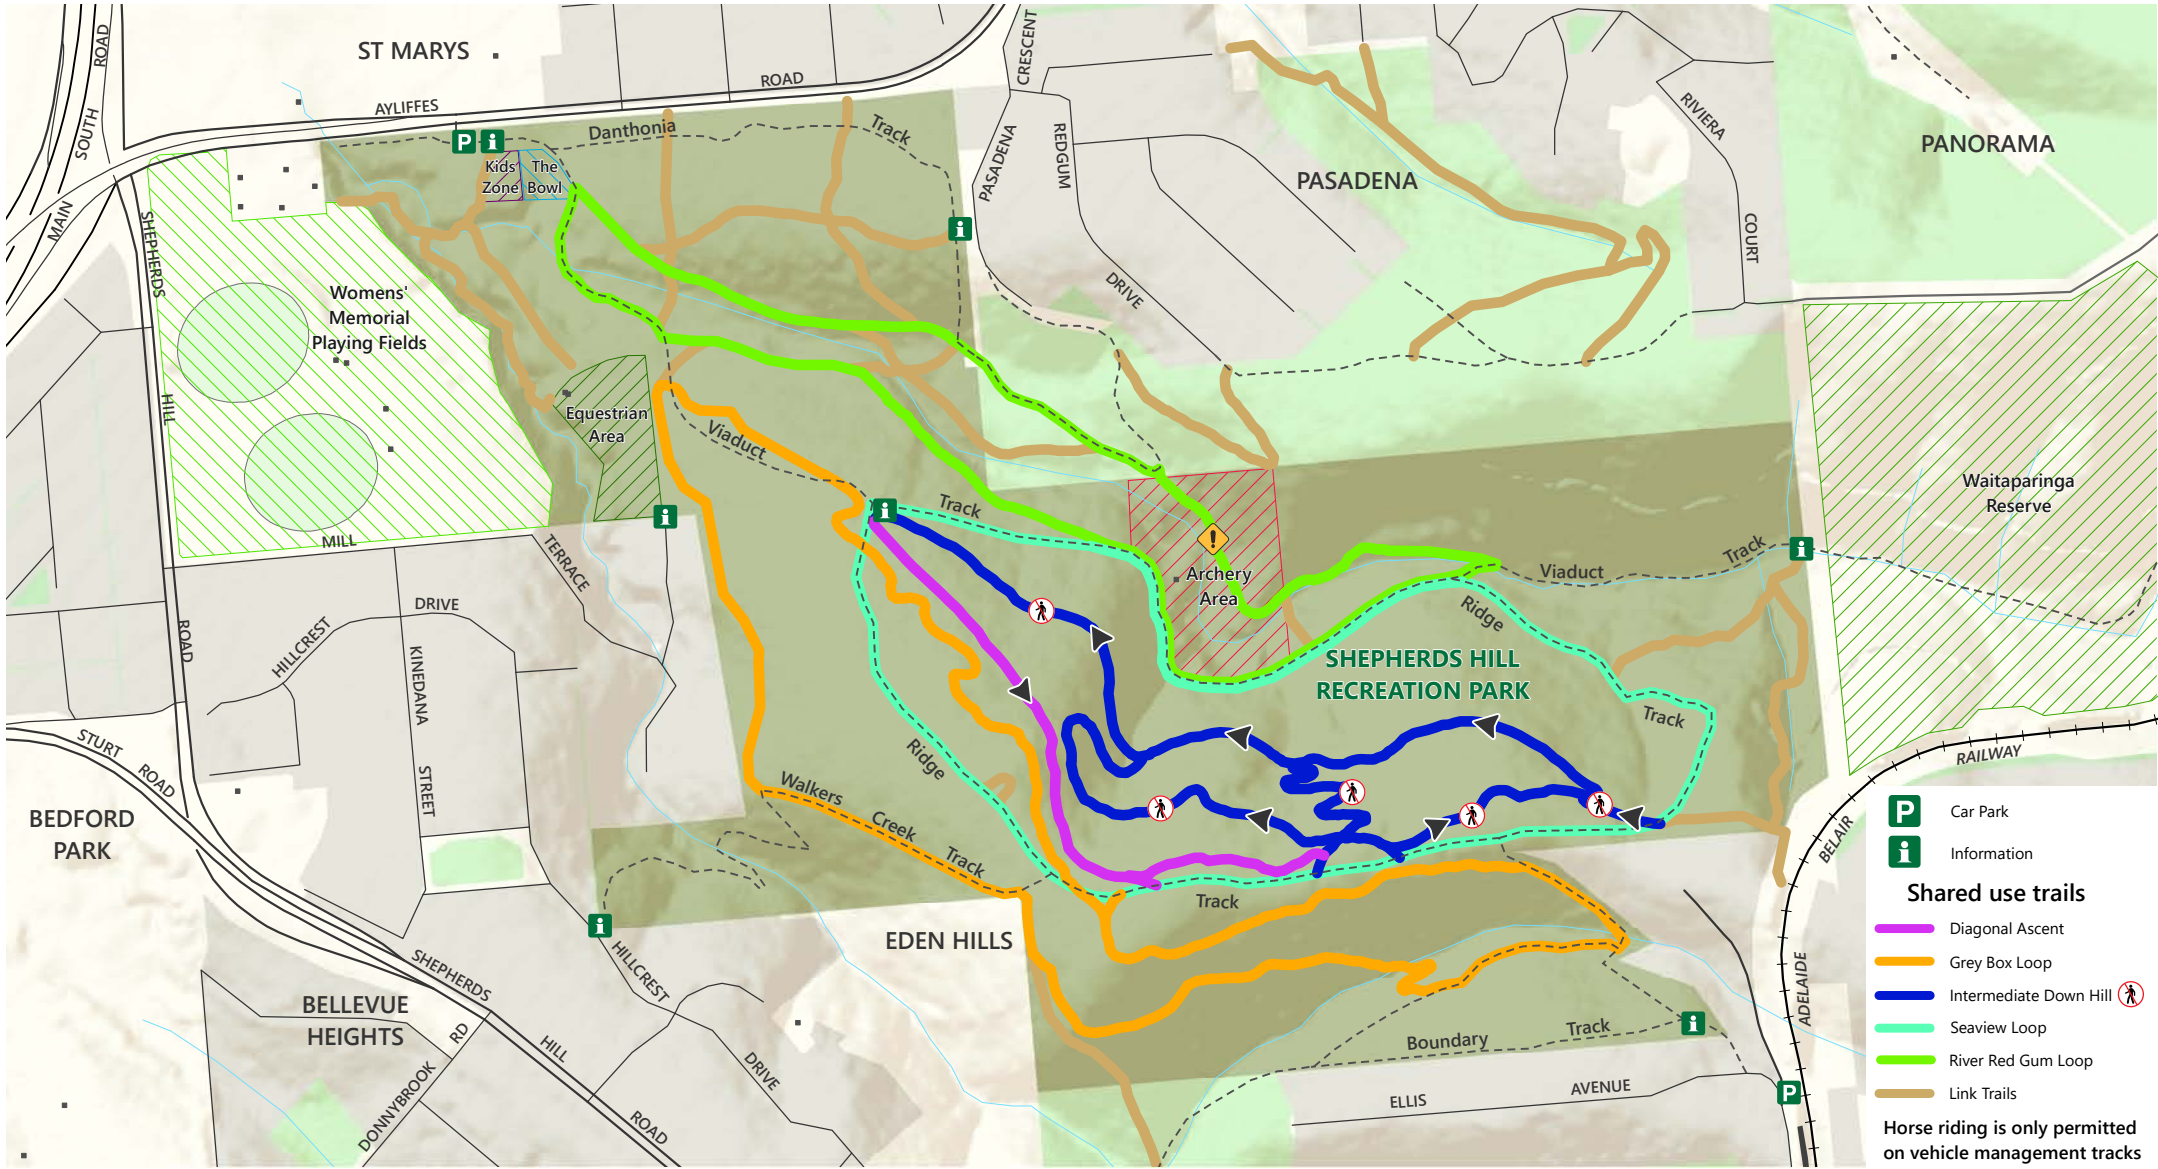

Shepherds Hill Recreation Park

- Sealed road
- Vehicle Management Track
- Railway
- Direction of travel
- Shepherds Hill Recreation Park
- Built-up area
- Walking prohibited
- Caution required
- Do not enter the area when red flags are flying.
- Kids Zone
- A safe and easy area for children to practice riding on dirt
- The Bowl - bikes only
- A pump track with features to suit a range of abilities

DEW does not guarantee that this map is error free. Use of the map is at the user's sole risk and the information contained on the map may be subject to change without notice. Cartography by DEW, Mapland - 2020