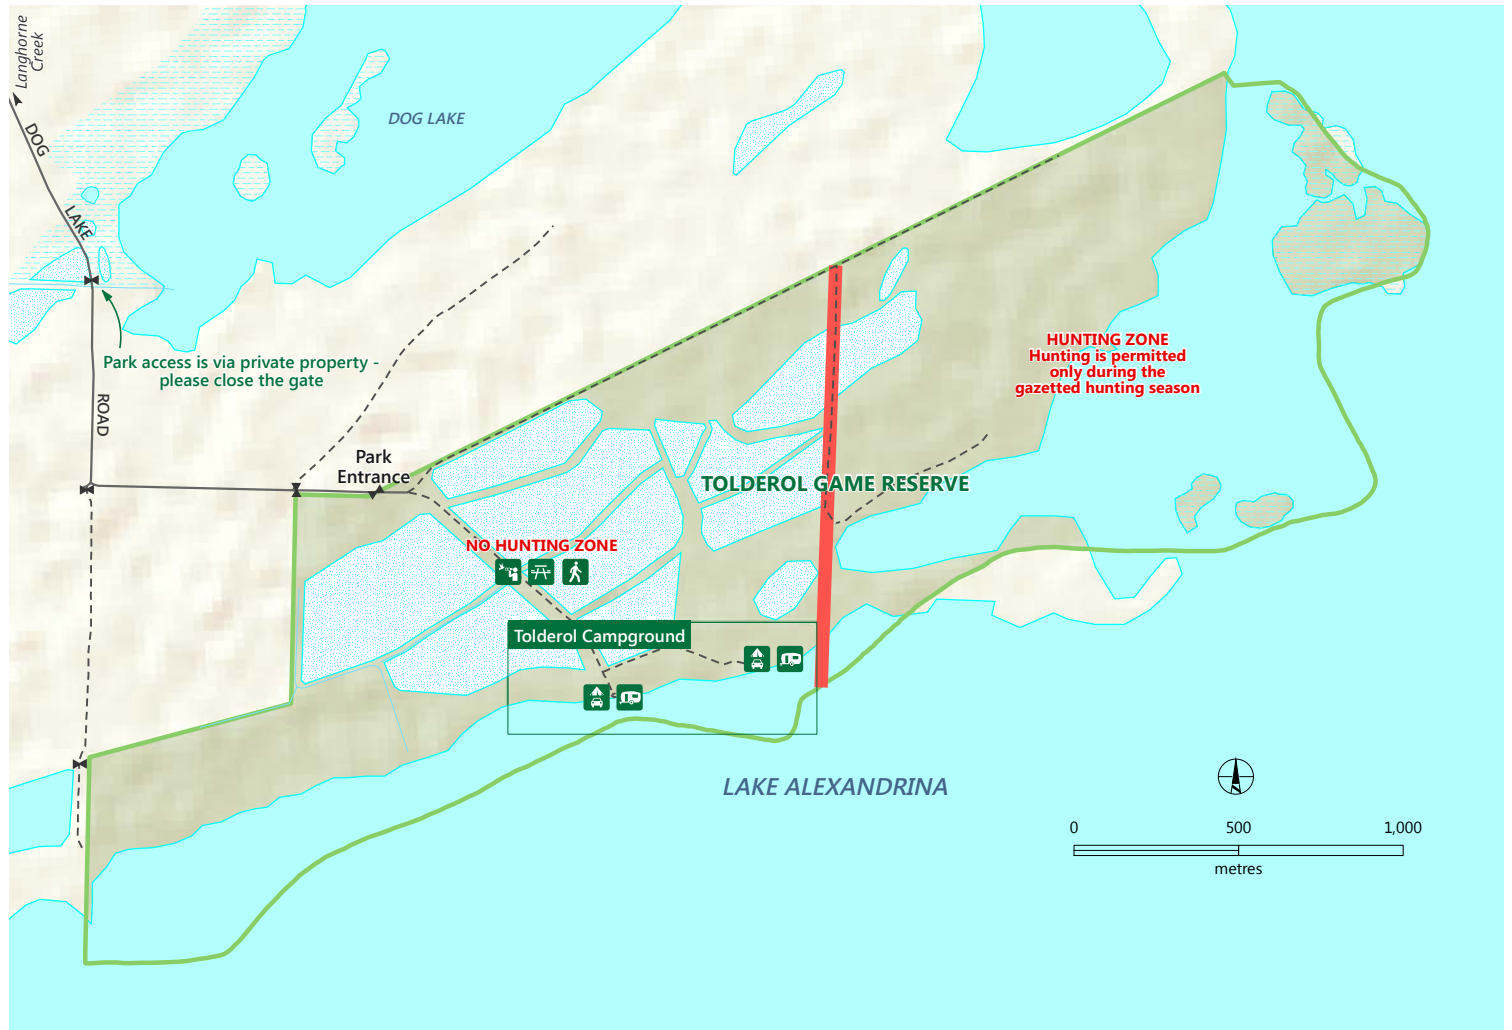

Tolderol Game Reserve

Government of South Australia

National Parks South Australia

Tolderol Campground

- Unsealed road
- Track
- Boundary of hunting zone
- Tolderol Game Reserve
- Park boundary

- Perennial lake
- Intermittent lake
- Gate
- Numbered campsite suitable for tents and camper trailers
- Numbered campsite suitable for caravans