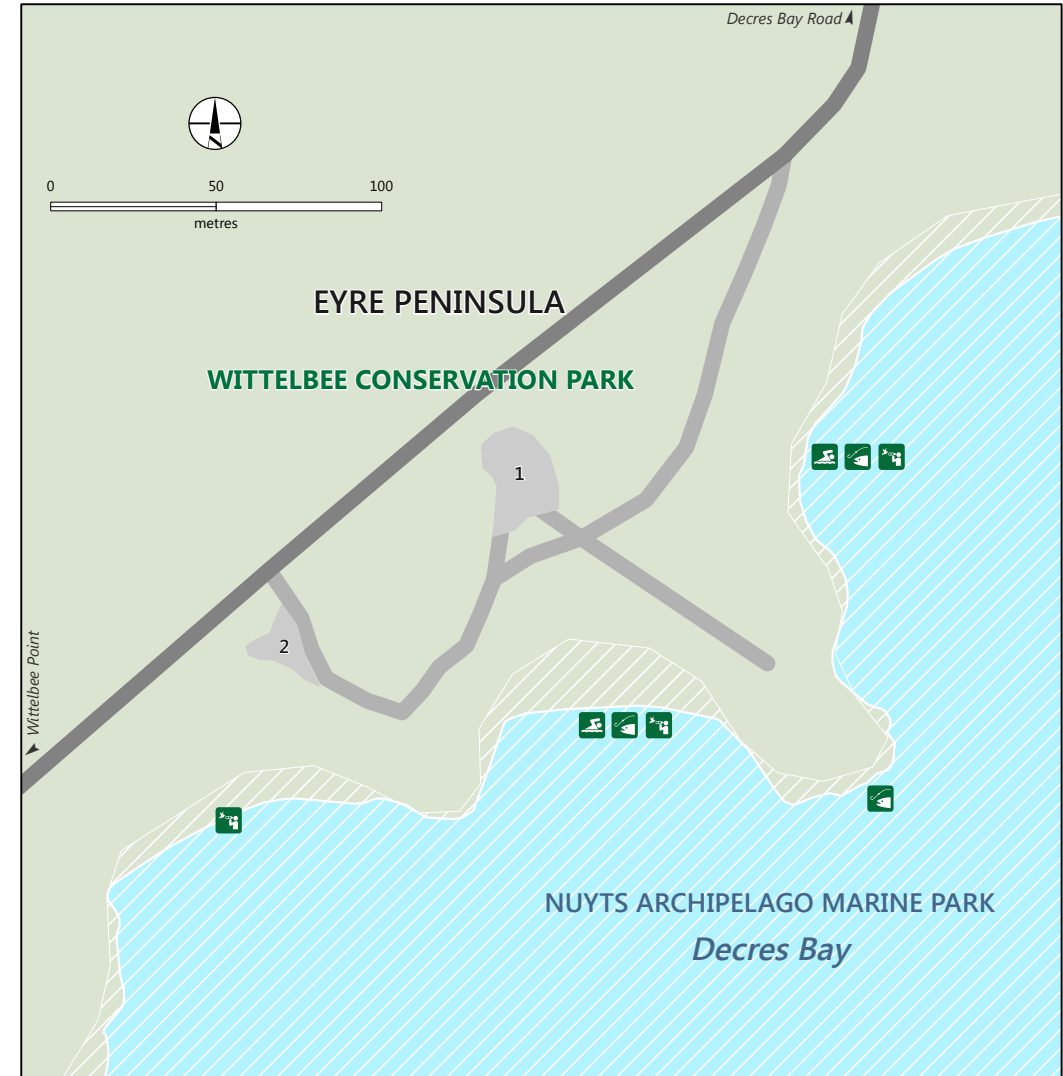

# Wittelbee Conservation Park

Government of South Australia

National Parks South Australia

## Campgrounds 1 and 2

- |                             |                 |               |               |
|-----------------------------|-----------------|---------------|---------------|
| Wittelbee Conservation Park | Sealed road     | Campground    | Parking       |
| Marine Park                 | Unsealed road   | Swimming      | Walking trail |
| Land subject to inundation  | Vehicular track | Fishing       |               |
| Campground                  | Walking trail   | Bird watching |               |