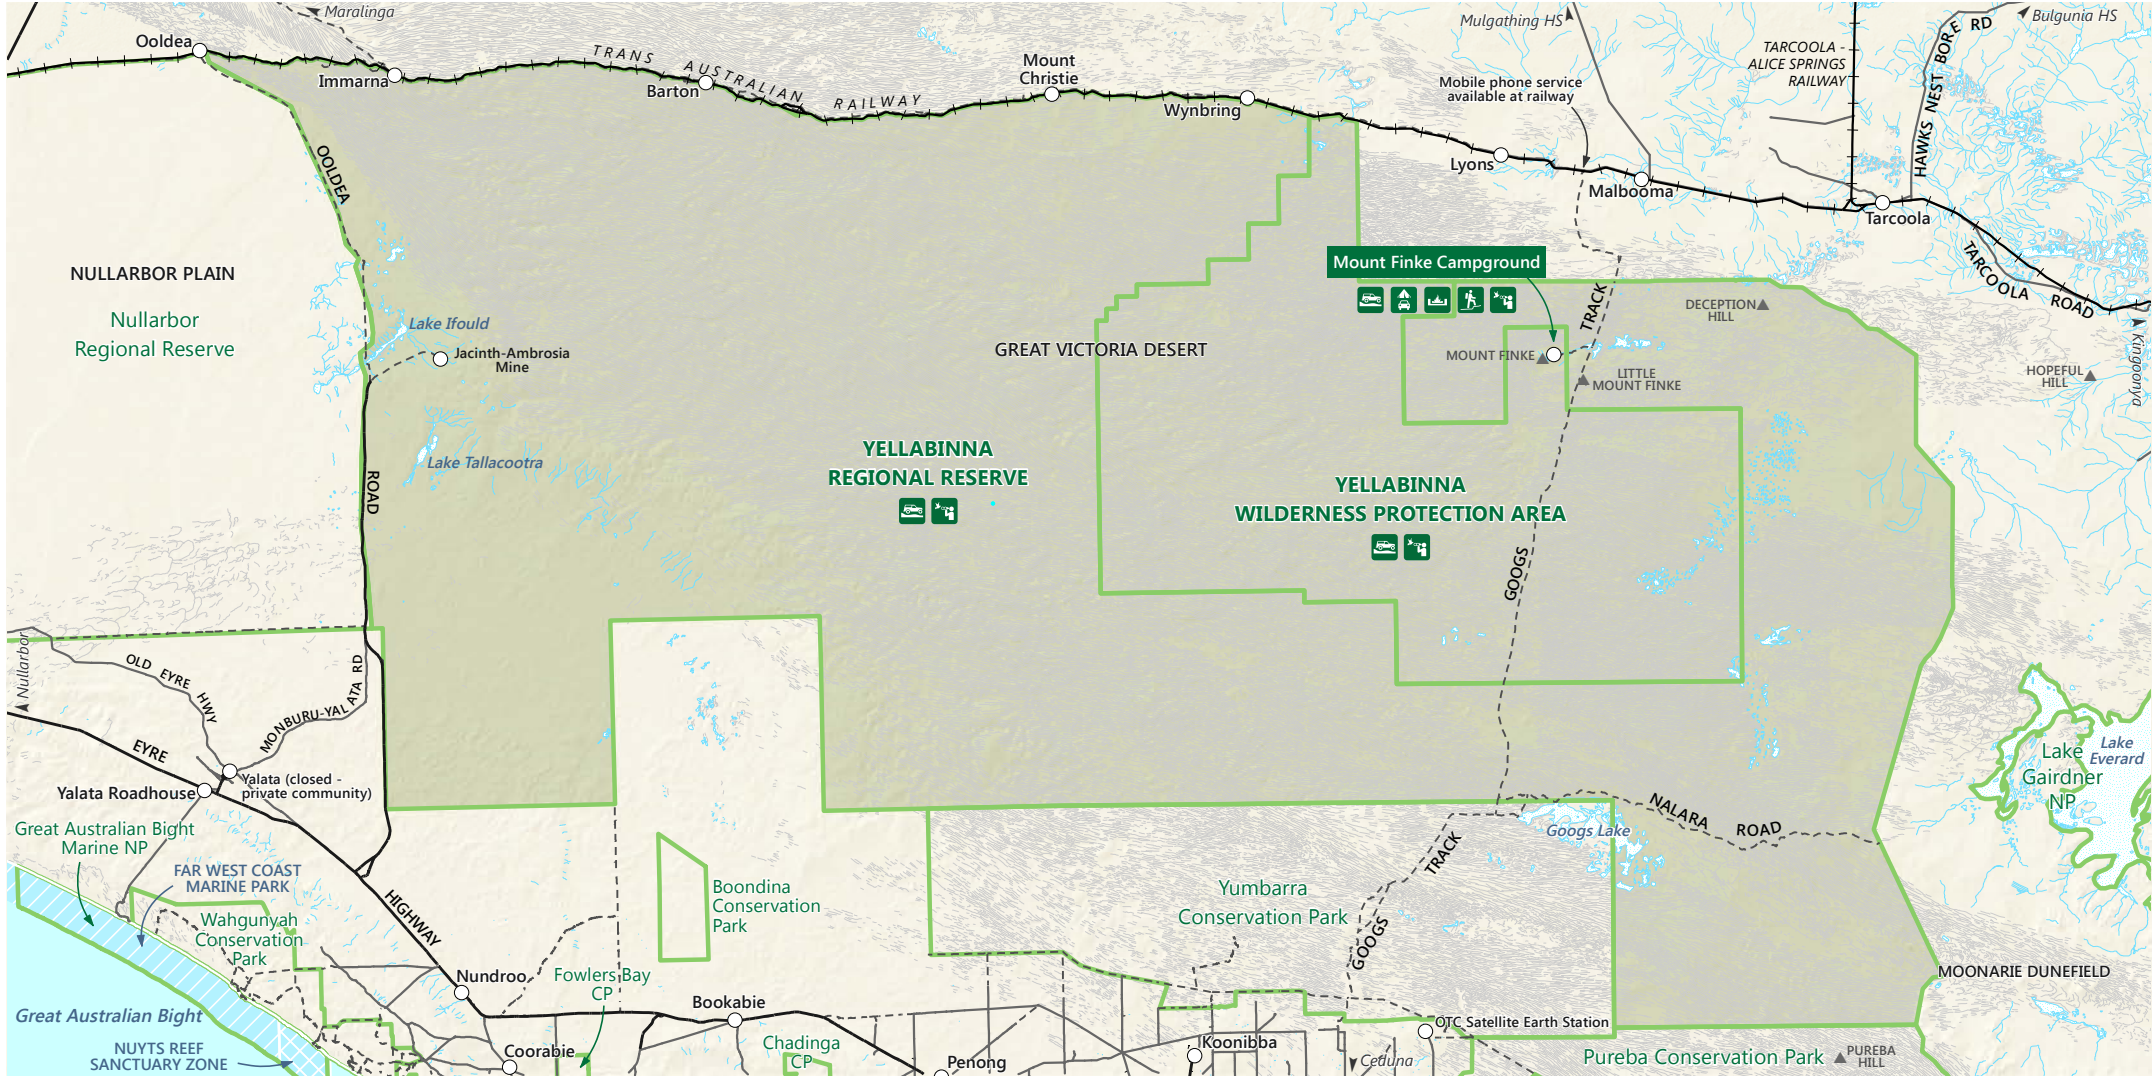

Yellabinna Regional Reserve and Wilderness Protection Area

Government of South Australia

National Parks South Australia

Yellabinna Regional Reserve and Wilderness Protection Area

Park boundary

Marine Park

Marine Park Sanctuary Zone

Salt lake

Sealed road

Unsealed road

Track

Railway

Sand ridge

4WD access only

Campground